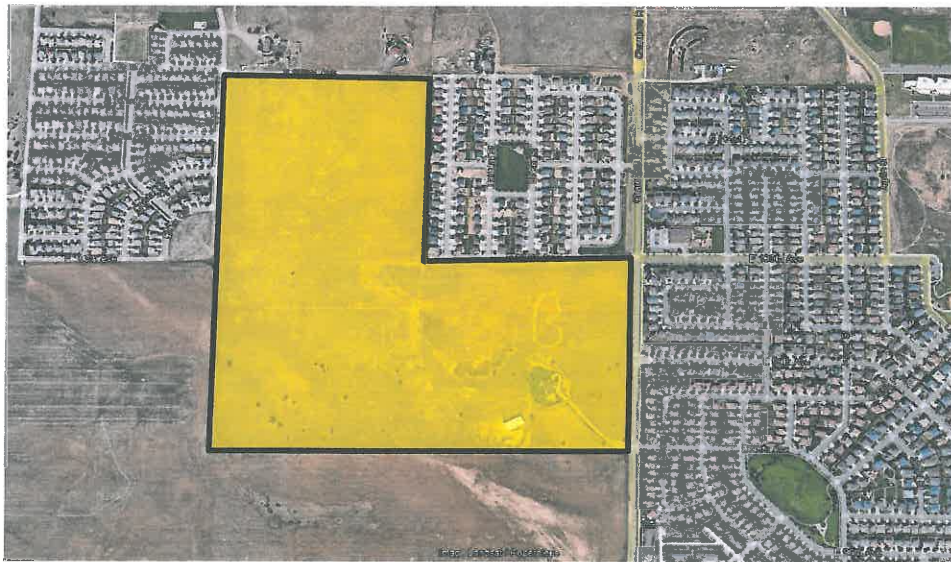

- 1) Traffic issues/Drunk drivers.
  - a) Traffic concerns have been identified in the traffic study and will be mitigated through the annexation agreement and impact fees.
  
- 2) Blocking views from chambers road.
  - a) All housing types shall not exceed 35 feet in height which reflects the city's housing height restrictions.
  
- 3) How tall the houses are going to be.
  - a) No taller than 35 feet.
  
- 4) Not enough stores in the area.
  - a) The rooftops generated by Anderson Ranch will help entice more companies/stores to want to have a presence in Commerce City.
  
- 5) The width of chambers road in the future.
  - a) Referred concern to Commerce city's engineering department.

## You Are Invited to A Neighborhood Meeting

**To Discuss:** Anderson Ranch Annexation/Rezone

**Time:** Anytime between 5:00 pm – 6:30 pm

**Date:** March 15, 2023

**At:** Otho E Stuart Middle School (Library)

15955 E 101st Way, Commerce City, CO 80022

Topic: The Developer of the 120-acre Anderson Ranch property, located at 9901 Chambers Rd, wishes to hold a neighborhood meeting to answer any questions or concerns that you may have about this proposed development. If you are interested in meeting with representatives, you are invited to attend the neighborhood meeting at the above date, time, and place. Project information is posted on the projects website and comments can be taken there as well.