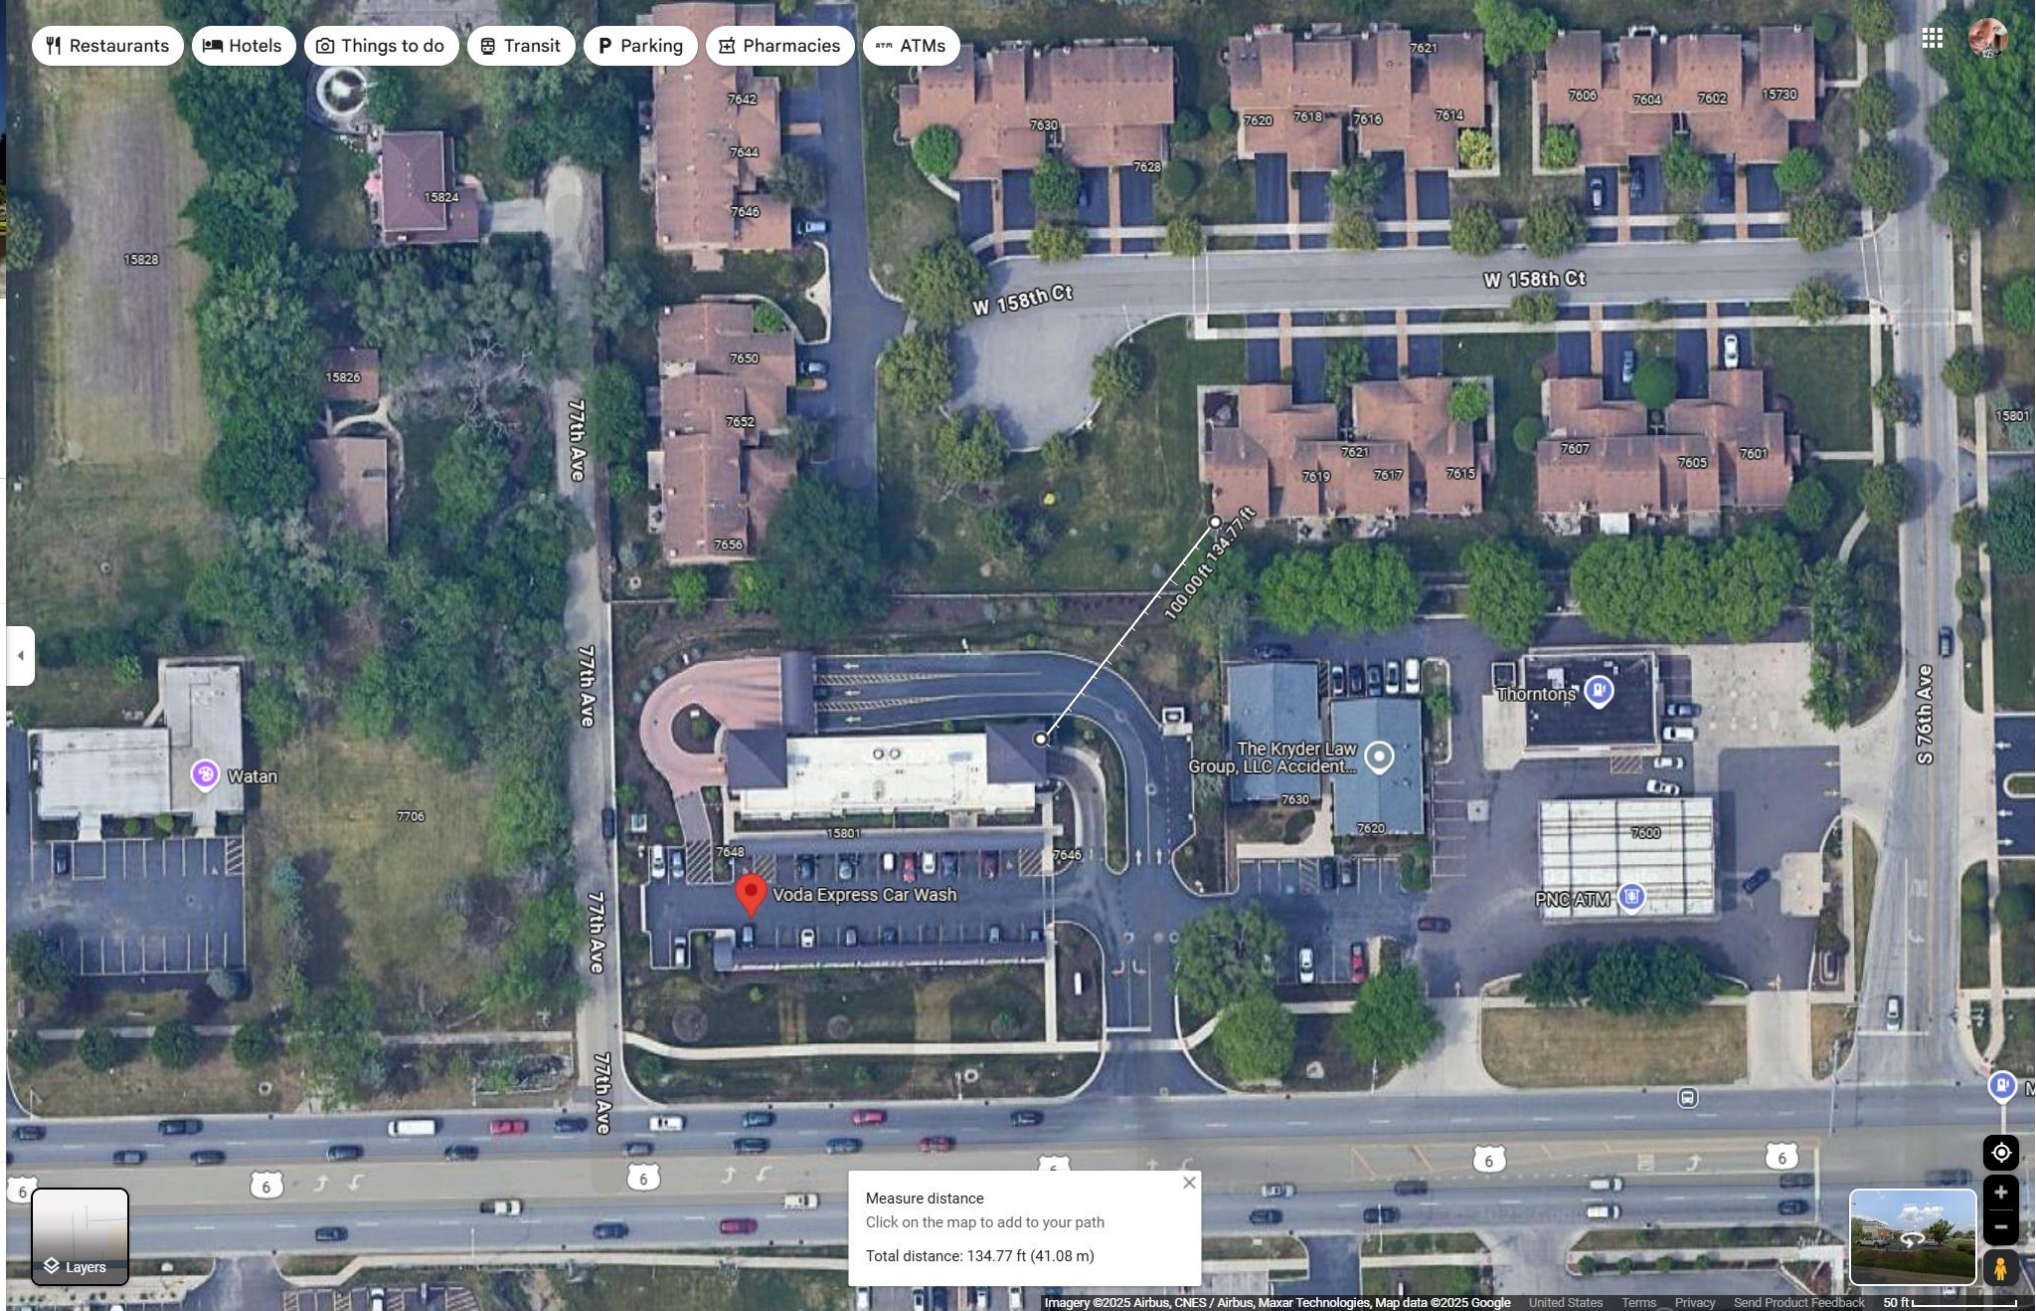

EXPRESS CASH

LOCO

STARBUCKS

LOGO
MOTOR

EXPRESS CAR WASH

E 104th Ave.

GROUND COVER PLANTING DETAIL
SCALE: 3/4" = 1'-0"

ORNAMENTAL TREE PLANTING DETAIL
SCALE: 1/4" = 1'-0"

Measure distance
Click on the map to add to your path
Total distance: 501.01 ft (152.71 m)

Voda Express Car Wash

4.2 ★★★★★ (378)
Car wash · 📍

Overview Reviews About

Directions
 Save
 Nearby
 Send to phone
 Share

🏷️ Add a label

Suggest an edit

Updates from customers

I paid for the Better wash with tire shine and got the good wash only! It was so

Measure distance
Click on the map to add to your path
Total distance: 134.77 ft (41.08 m)