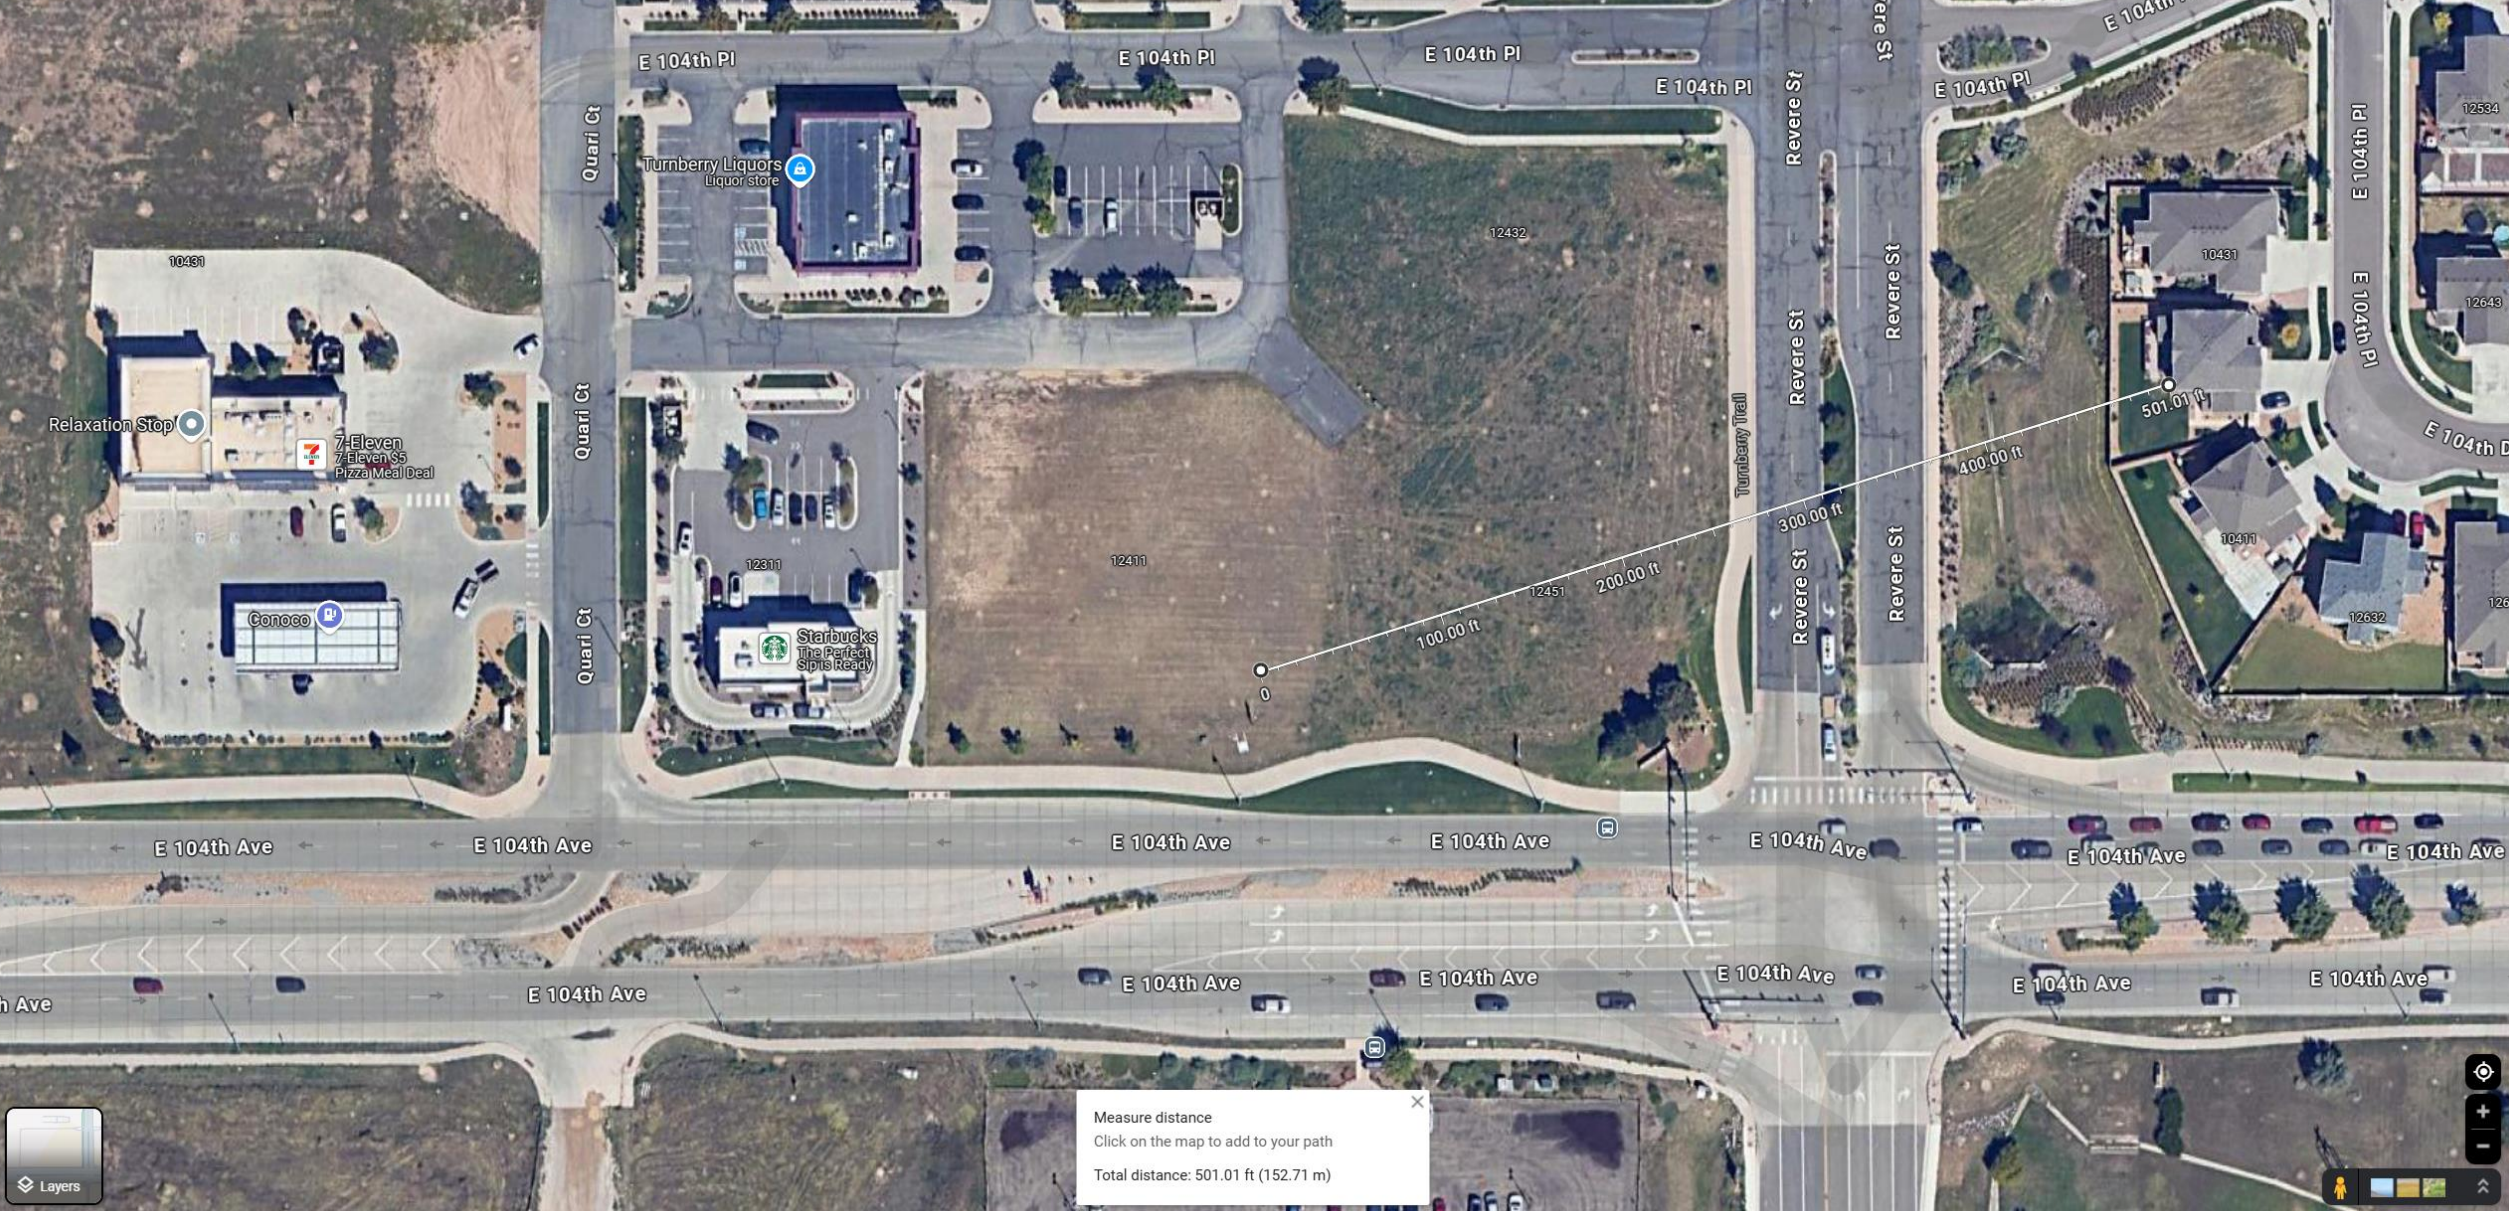

EXPRESS CASH

LOCO

STARBUCKS

LOGO
MOTOR

EXPRESS CAR WASH

E 104th Ave.

GROUND COVER PLANTING DETAIL
SCALE: 3/4" = 1'-0"

ORNAMENTAL TREE PLANTING DETAIL
SCALE: 1/4" = 1'-0"

Measure distance
Click on the map to add to your path
Total distance: 501.01 ft (152.71 m)

Voda Express Car Wash

4.2 ★★★★★ (378)
Car wash · 📍

Overview Reviews About

Directions
 Save
 Nearby
 Send to phone
 Share