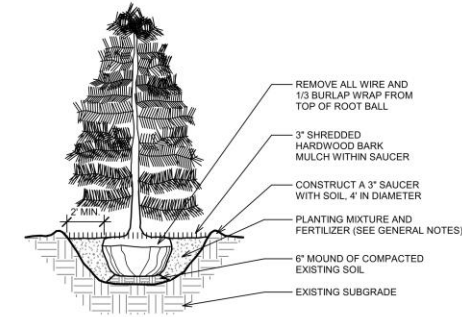

EXPRESS CASH

LOCO

STARBUCKS

LOGO
MOTOR

EXPRESS CAR WASH

E 104th Ave.

GROUND COVER PLANTING DETAIL
SCALE: 3/4" = 1'-0"

ORNAMENTAL TREE PLANTING DETAIL
SCALE: 1/4" = 1'-0"