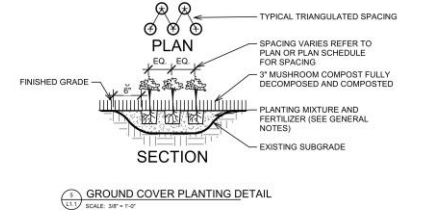

EXPRESS CASH

LOCO

STARBUCKS

LOGO
MOTOR

EXPRESS CAR WASH

E 104th Ave.

GROUND COVER PLANTING DETAIL
SCALE: 3/4" = 1'-0"

ORNAMENTAL TREE PLANTING DETAIL
SCALE: 1/4" = 1'-0"