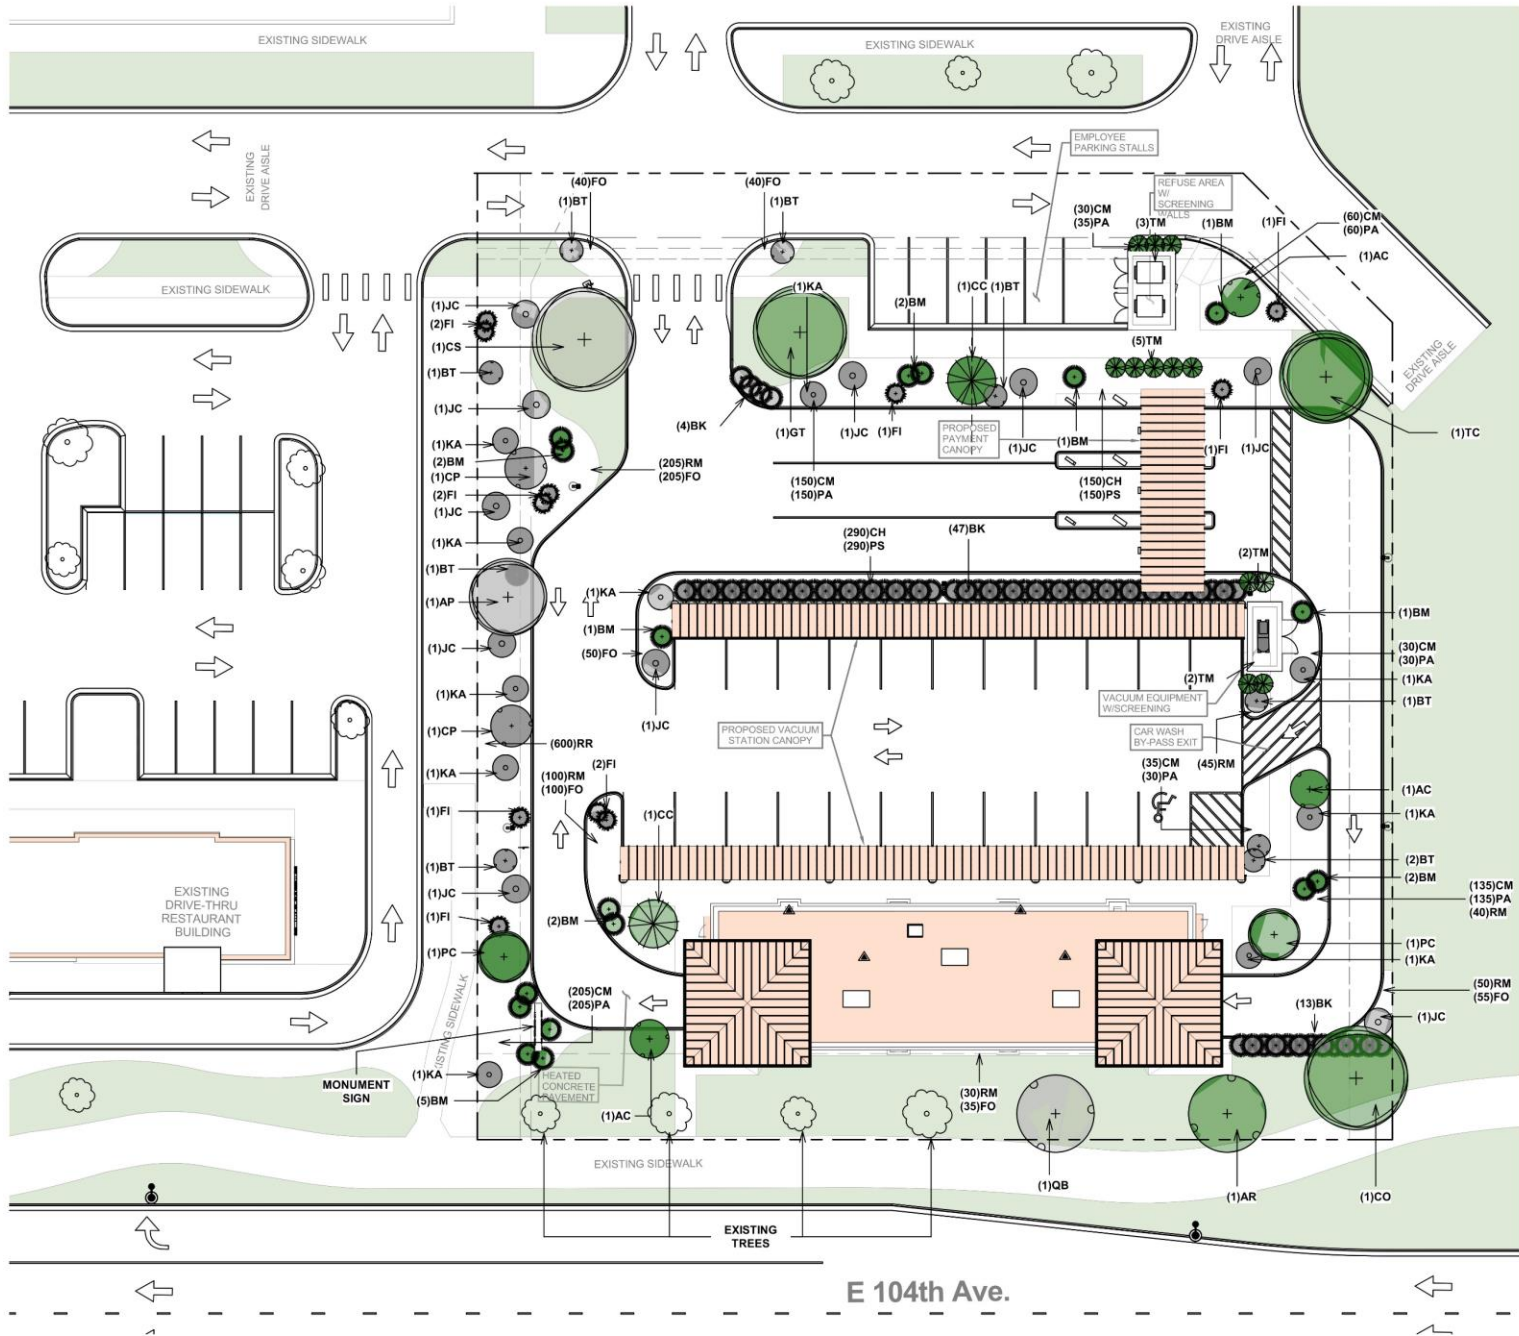

EXPRESS CASH

LOCO

STARBUCKS

LOGO
MOTOR

EXPRESS CAR WASH

E 104th Ave.

GROUND COVER PLANTING DETAIL
SCALE: 3/4" = 1'-0"

ORNAMENTAL TREE PLANTING DETAIL
SCALE: 1/4" = 1'-0"

Measure distance
Click on the map to add to your path
Total distance: 501.01 ft (152.71 m)

Voda Express Car Wash

4.2 ★★★★★ (378)
Car wash · 📍

Overview Reviews About

Directions
 Save
 Nearby
 Send to phone
 Share

🏷️ Add a label

Suggest an edit

Updates from customers

I paid for the Better wash with tire shine and got the good wash only! It was so

Measure distance
Click on the map to add to your path
Total distance: 134.77 ft (41.08 m)