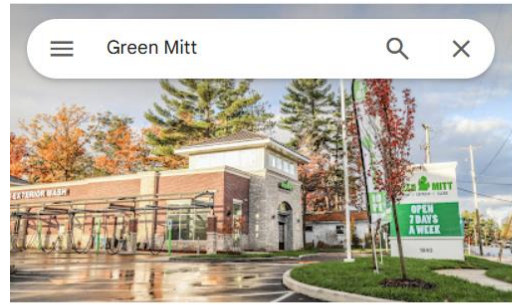

Green Mitt

4.7 ★★★★★ (460)
Car wash

Overview   Reviews   About

- Directions
- Save
- Nearby
- Send to phone
- Share

Sponsored • By Green Mitt

First Wash Is Free - Claim A Free Car Wash
We're always going to be friendly and always going to provide you the best experience.
www.greenmitt.com/   [Visit Site](#)

- 1840 US-31, Traverse City, MI 49686
- Open · Closes 7:30 PM
- greenmitt.com
- (231) 421-3284
- PFW6+45 Traverse City, Michigan
- Your Maps activity
- Add a label

[Suggest an edit](#)