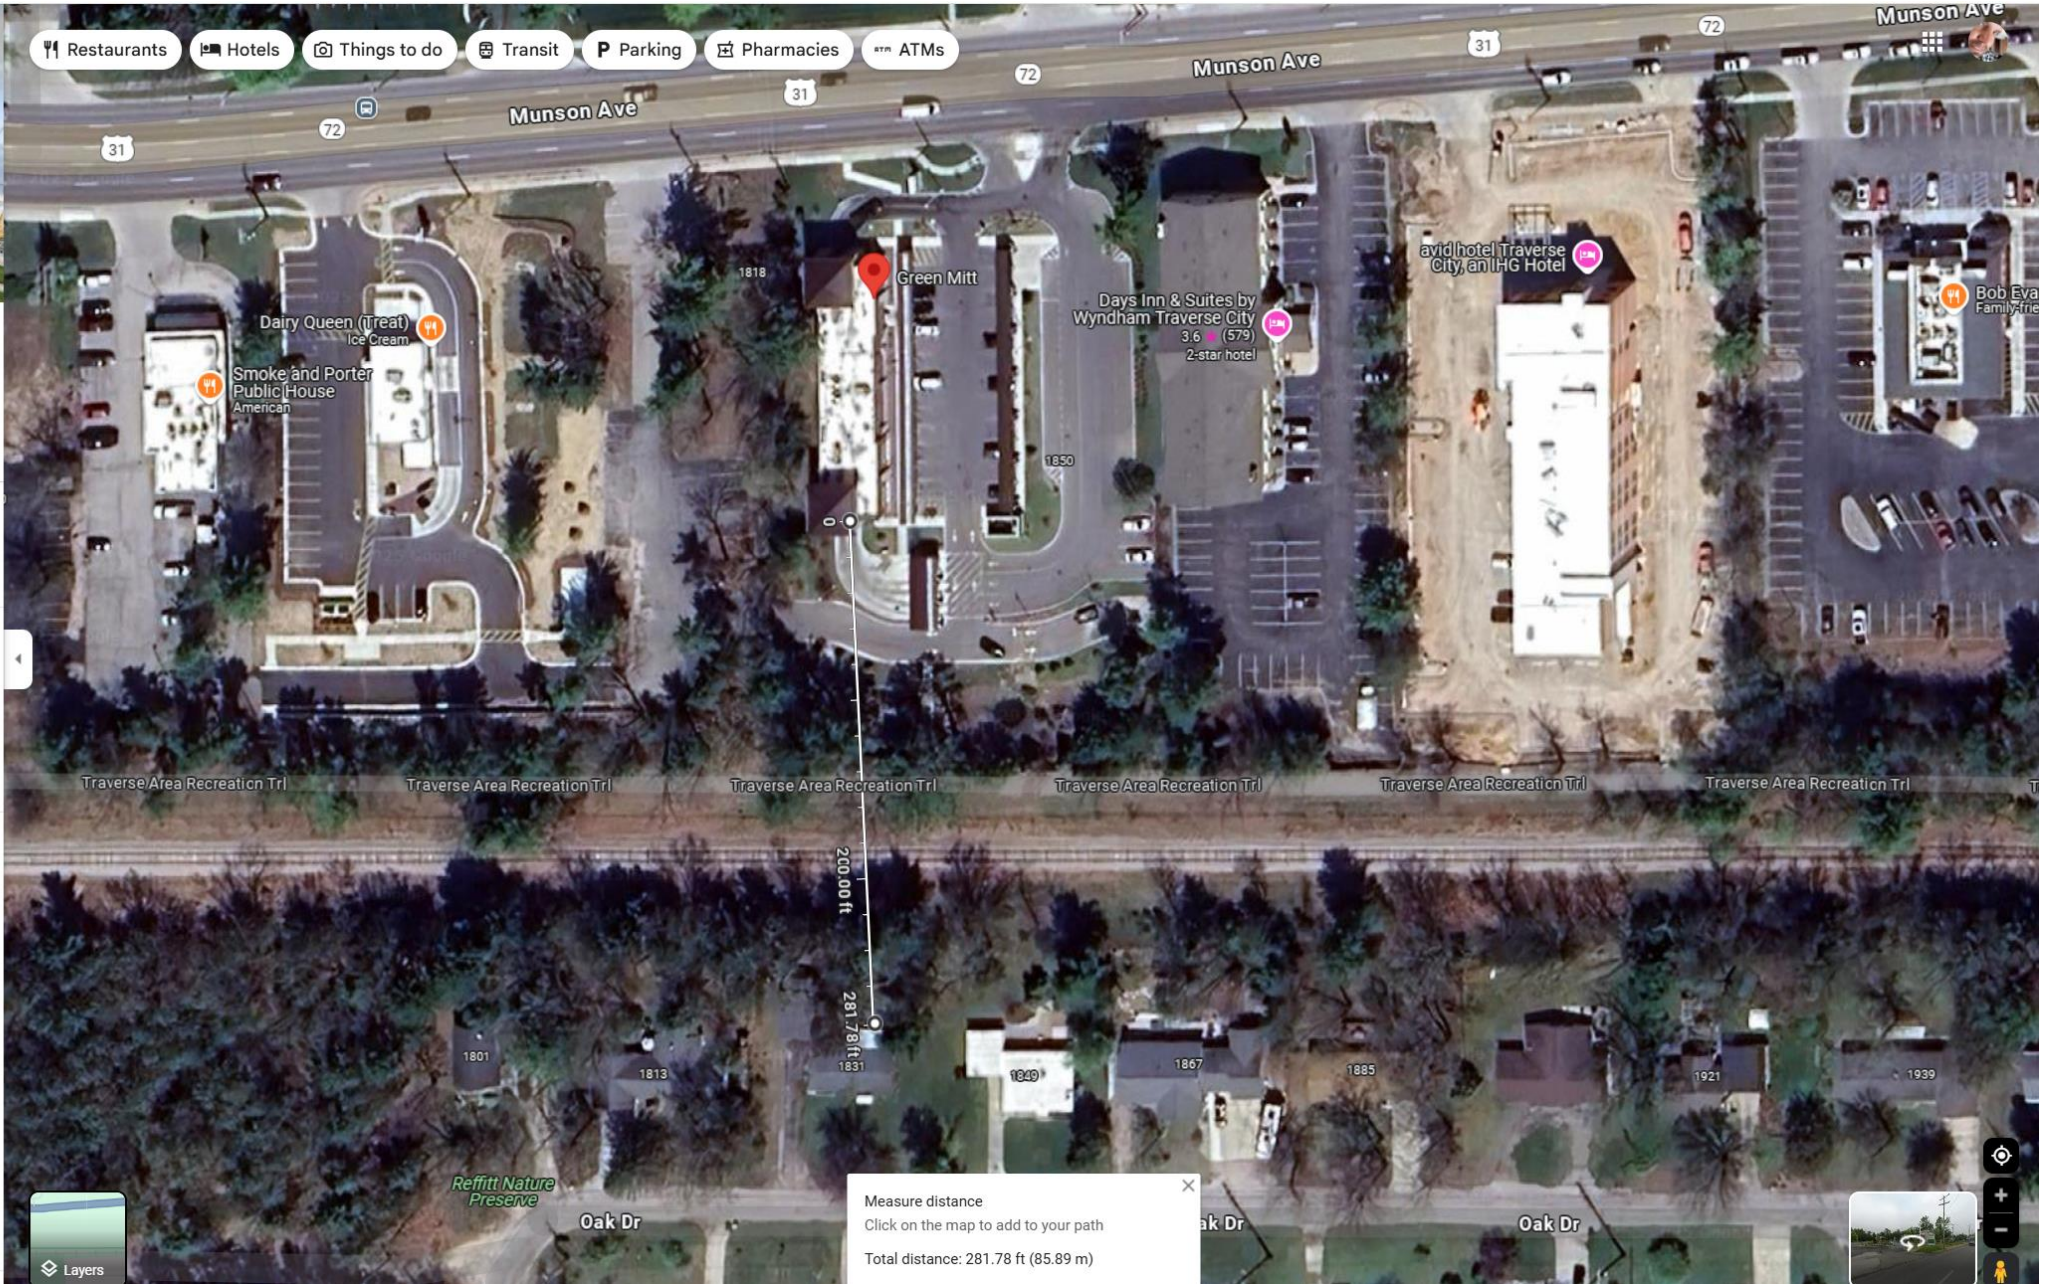

Measure distance
Click on the map to add to your path
Total distance: 281.78 ft (85.89 m)