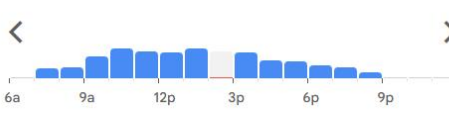

Popular times Thursdays

LIVE Less busy than usual

Measure distance

Click on the map to add to your path

Total distance: 178.68 ft (54.46 m)