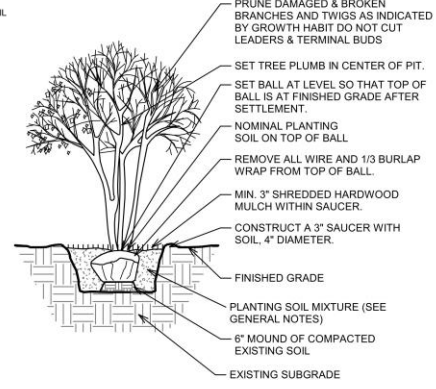

EXPRESS CASH

LOCO

STARBUCKS

LOGO
MOTOR

EXPRESS CAR WASH

E 104th Ave.

GROUND COVER PLANTING DETAIL
SCALE: 3/4" = 1'-0"

ORNAMENTAL TREE PLANTING DETAIL
SCALE: 1/4" = 1'-0"