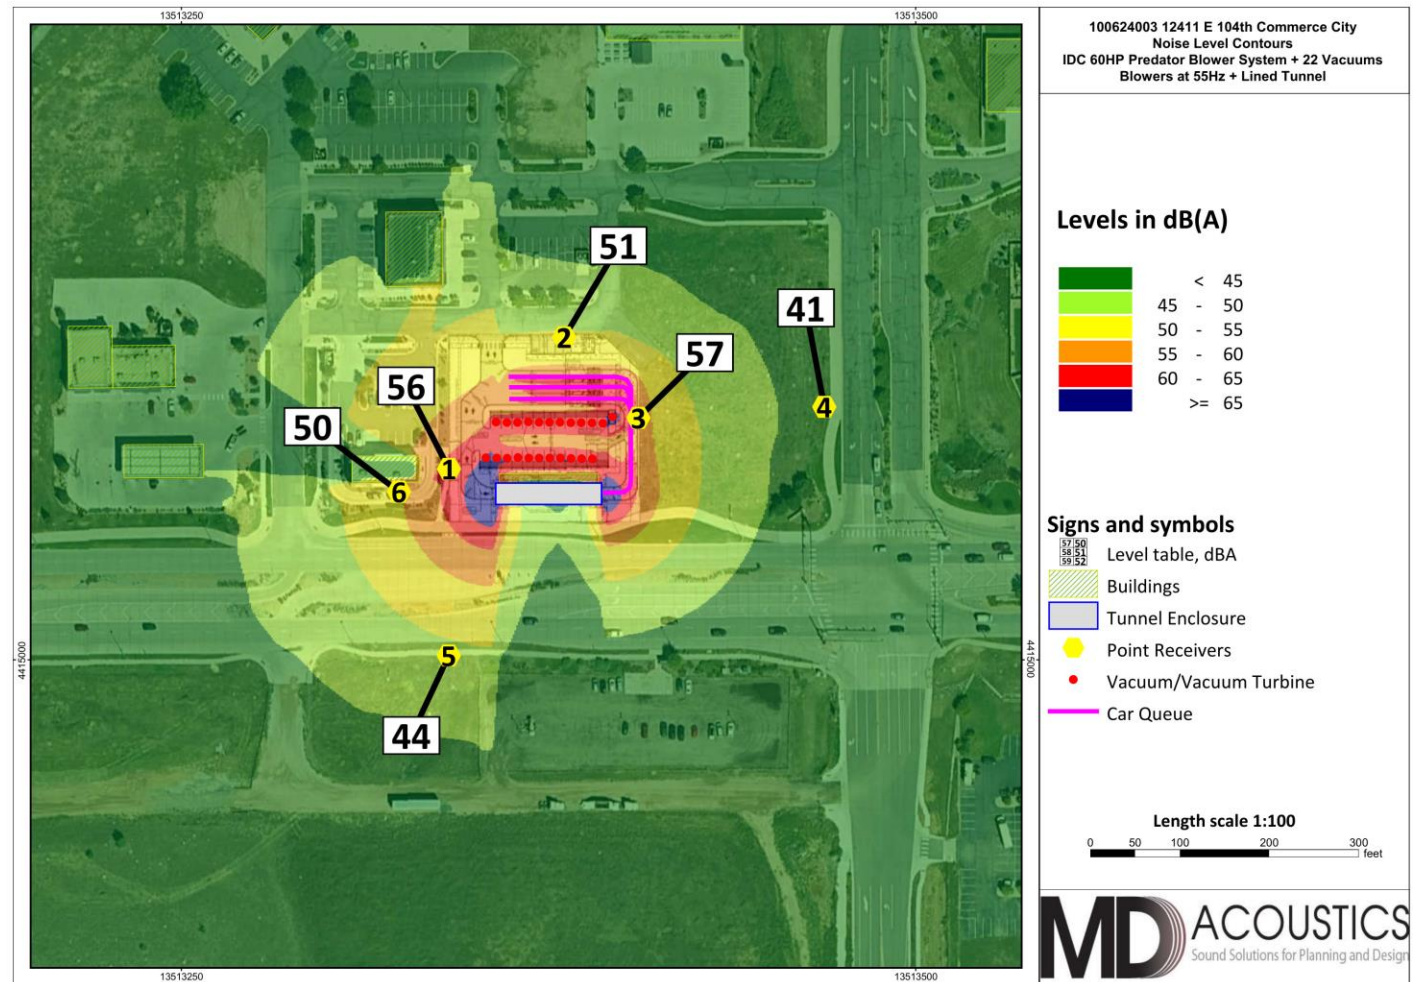

SOUND

[Video 1](#)

[Video 2](#)

[Video 3](#)

[Video 4](#)