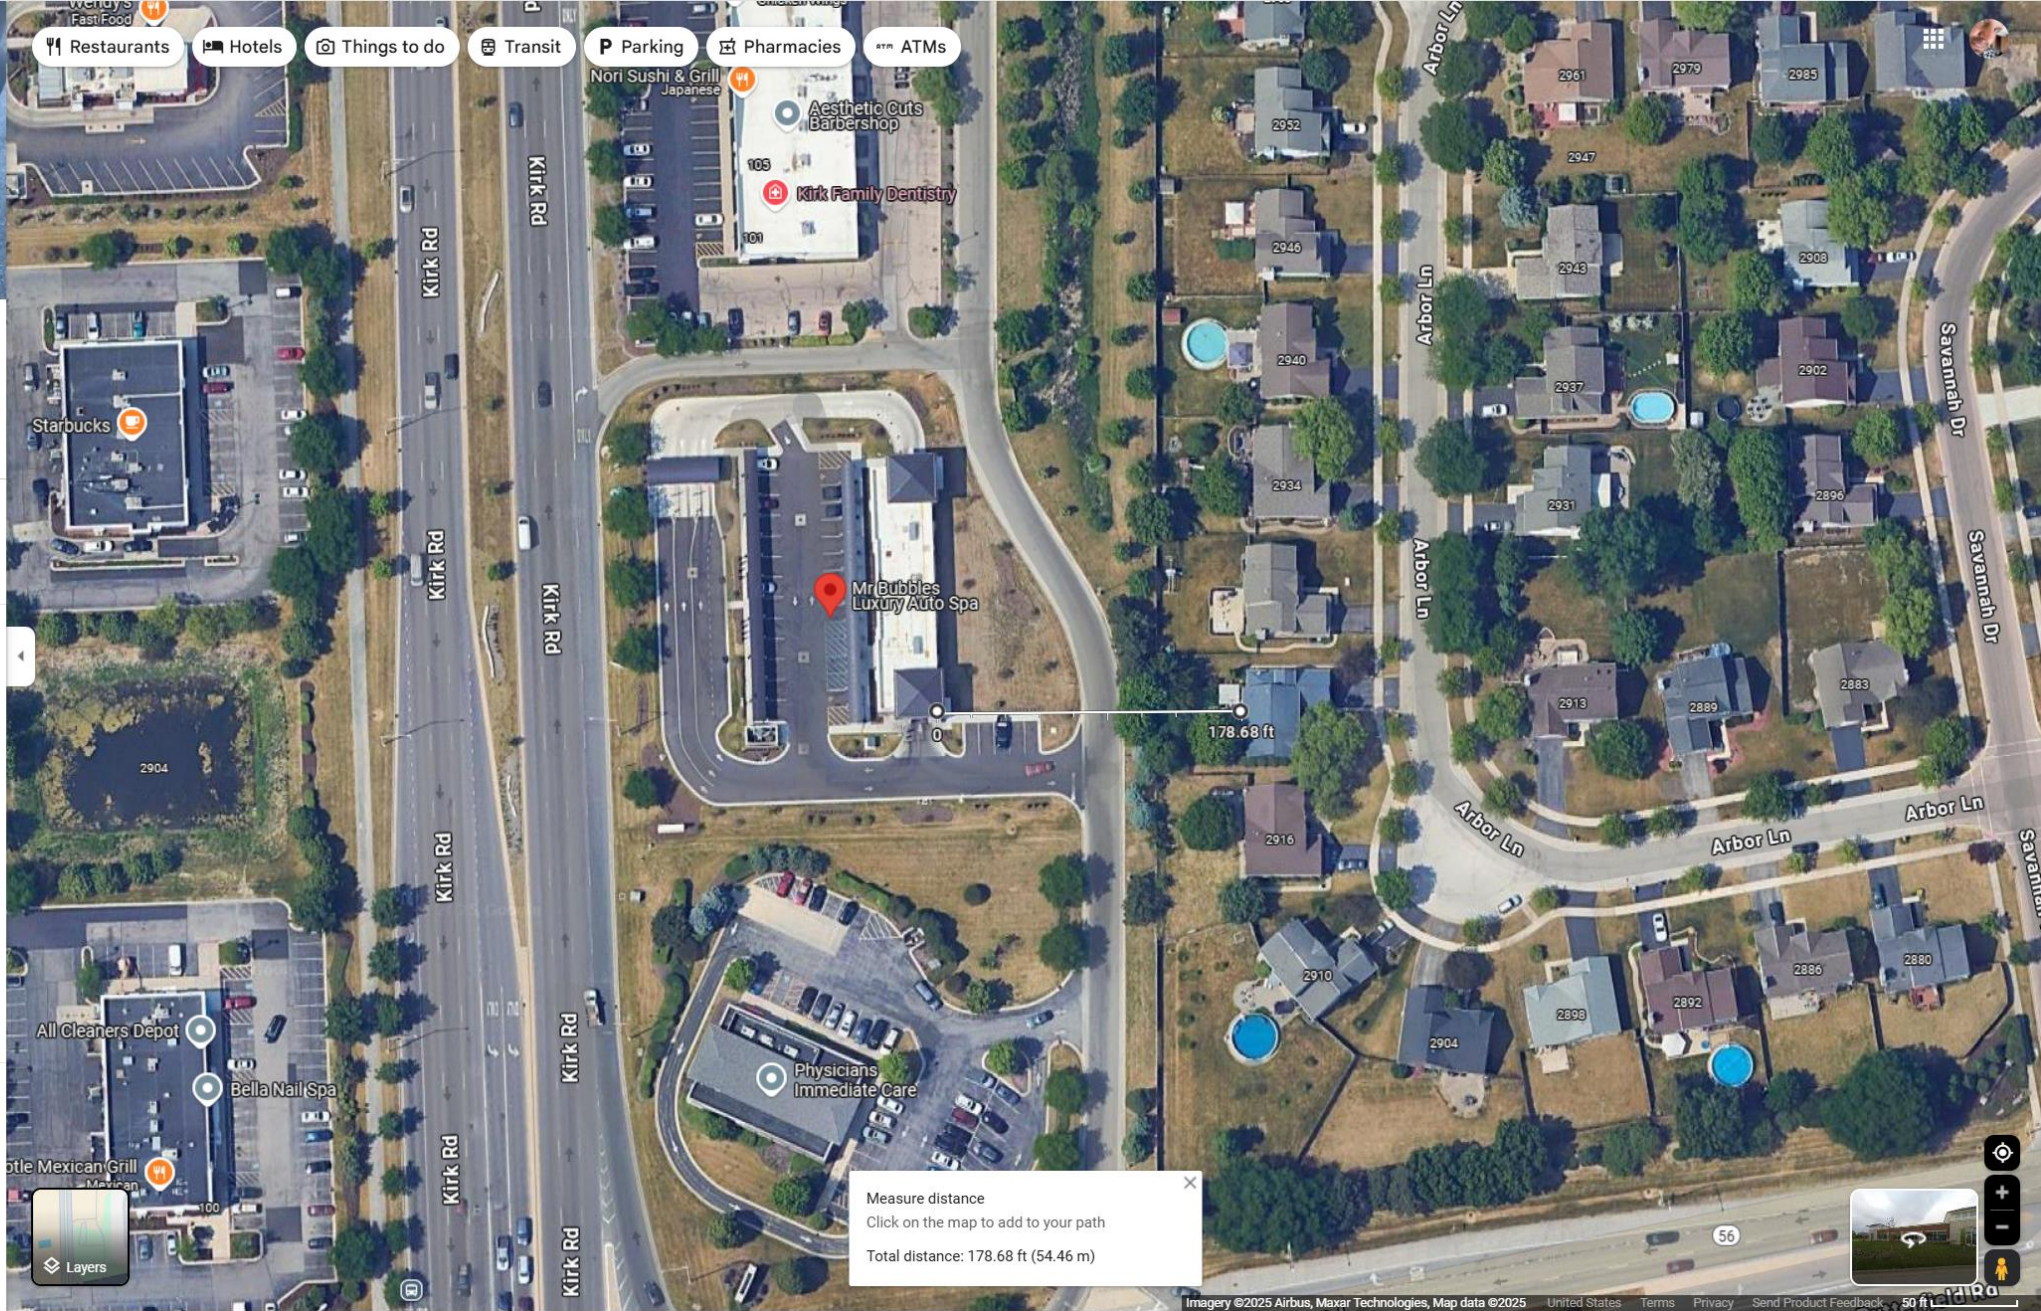

EXPRESS CASH

LOCO

STARBUCKS

LOGO
MOTOR

EXPRESS CAR WASH

E 104th Ave.

GROUND COVER PLANTING DETAIL
SCALE: 3/4" = 1'-0"

ORNAMENTAL TREE PLANTING DETAIL
SCALE: 1/4" = 1'-0"

🏷️ Add a label

Suggest an edit

Updates from customers

I paid for the Better wash with tire shine and got the good wash only! It was so

Measure distance
Click on the map to add to your path
Total distance: 134.77 ft (41.08 m)

Mr Bubbles Luxury Auto Spa

Mr Bubbles Luxury Auto Spa

4.4 ★★★★★ (168)
Car wash · 🚗

Overview Reviews About

- Directions
- Save
- Nearby
- Send to phone
- Share

- 2903 Kirk Rd, Aurora, IL 60502
- Open · Closes 9 PM
- mrbubblesluxuryautospa.com
- (630) 931-2920
- RPTC+VC Aurora, Illinois
- Your Maps activity
- Add a label

Suggest an edit

Popular times Thursdays

LIVE Less busy than usual

Measure distance

Click on the map to add to your path

Total distance: 178.68 ft (54.46 m)

Green Mitt

4.7 ★★★★★ (460)
Car wash