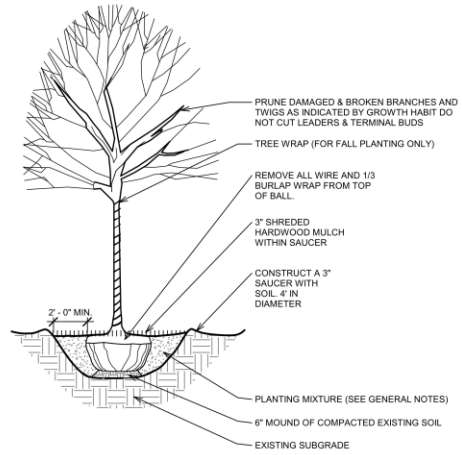

EXPRESS CASH

LOCO

STARBUCKS

LOGO
MOTOR

EXPRESS CAR WASH

E 104th Ave.

GROUND COVER PLANTING DETAIL
SCALE: 3/4" = 1'-0"

ORNAMENTAL TREE PLANTING DETAIL
SCALE: 1/4" = 1'-0"