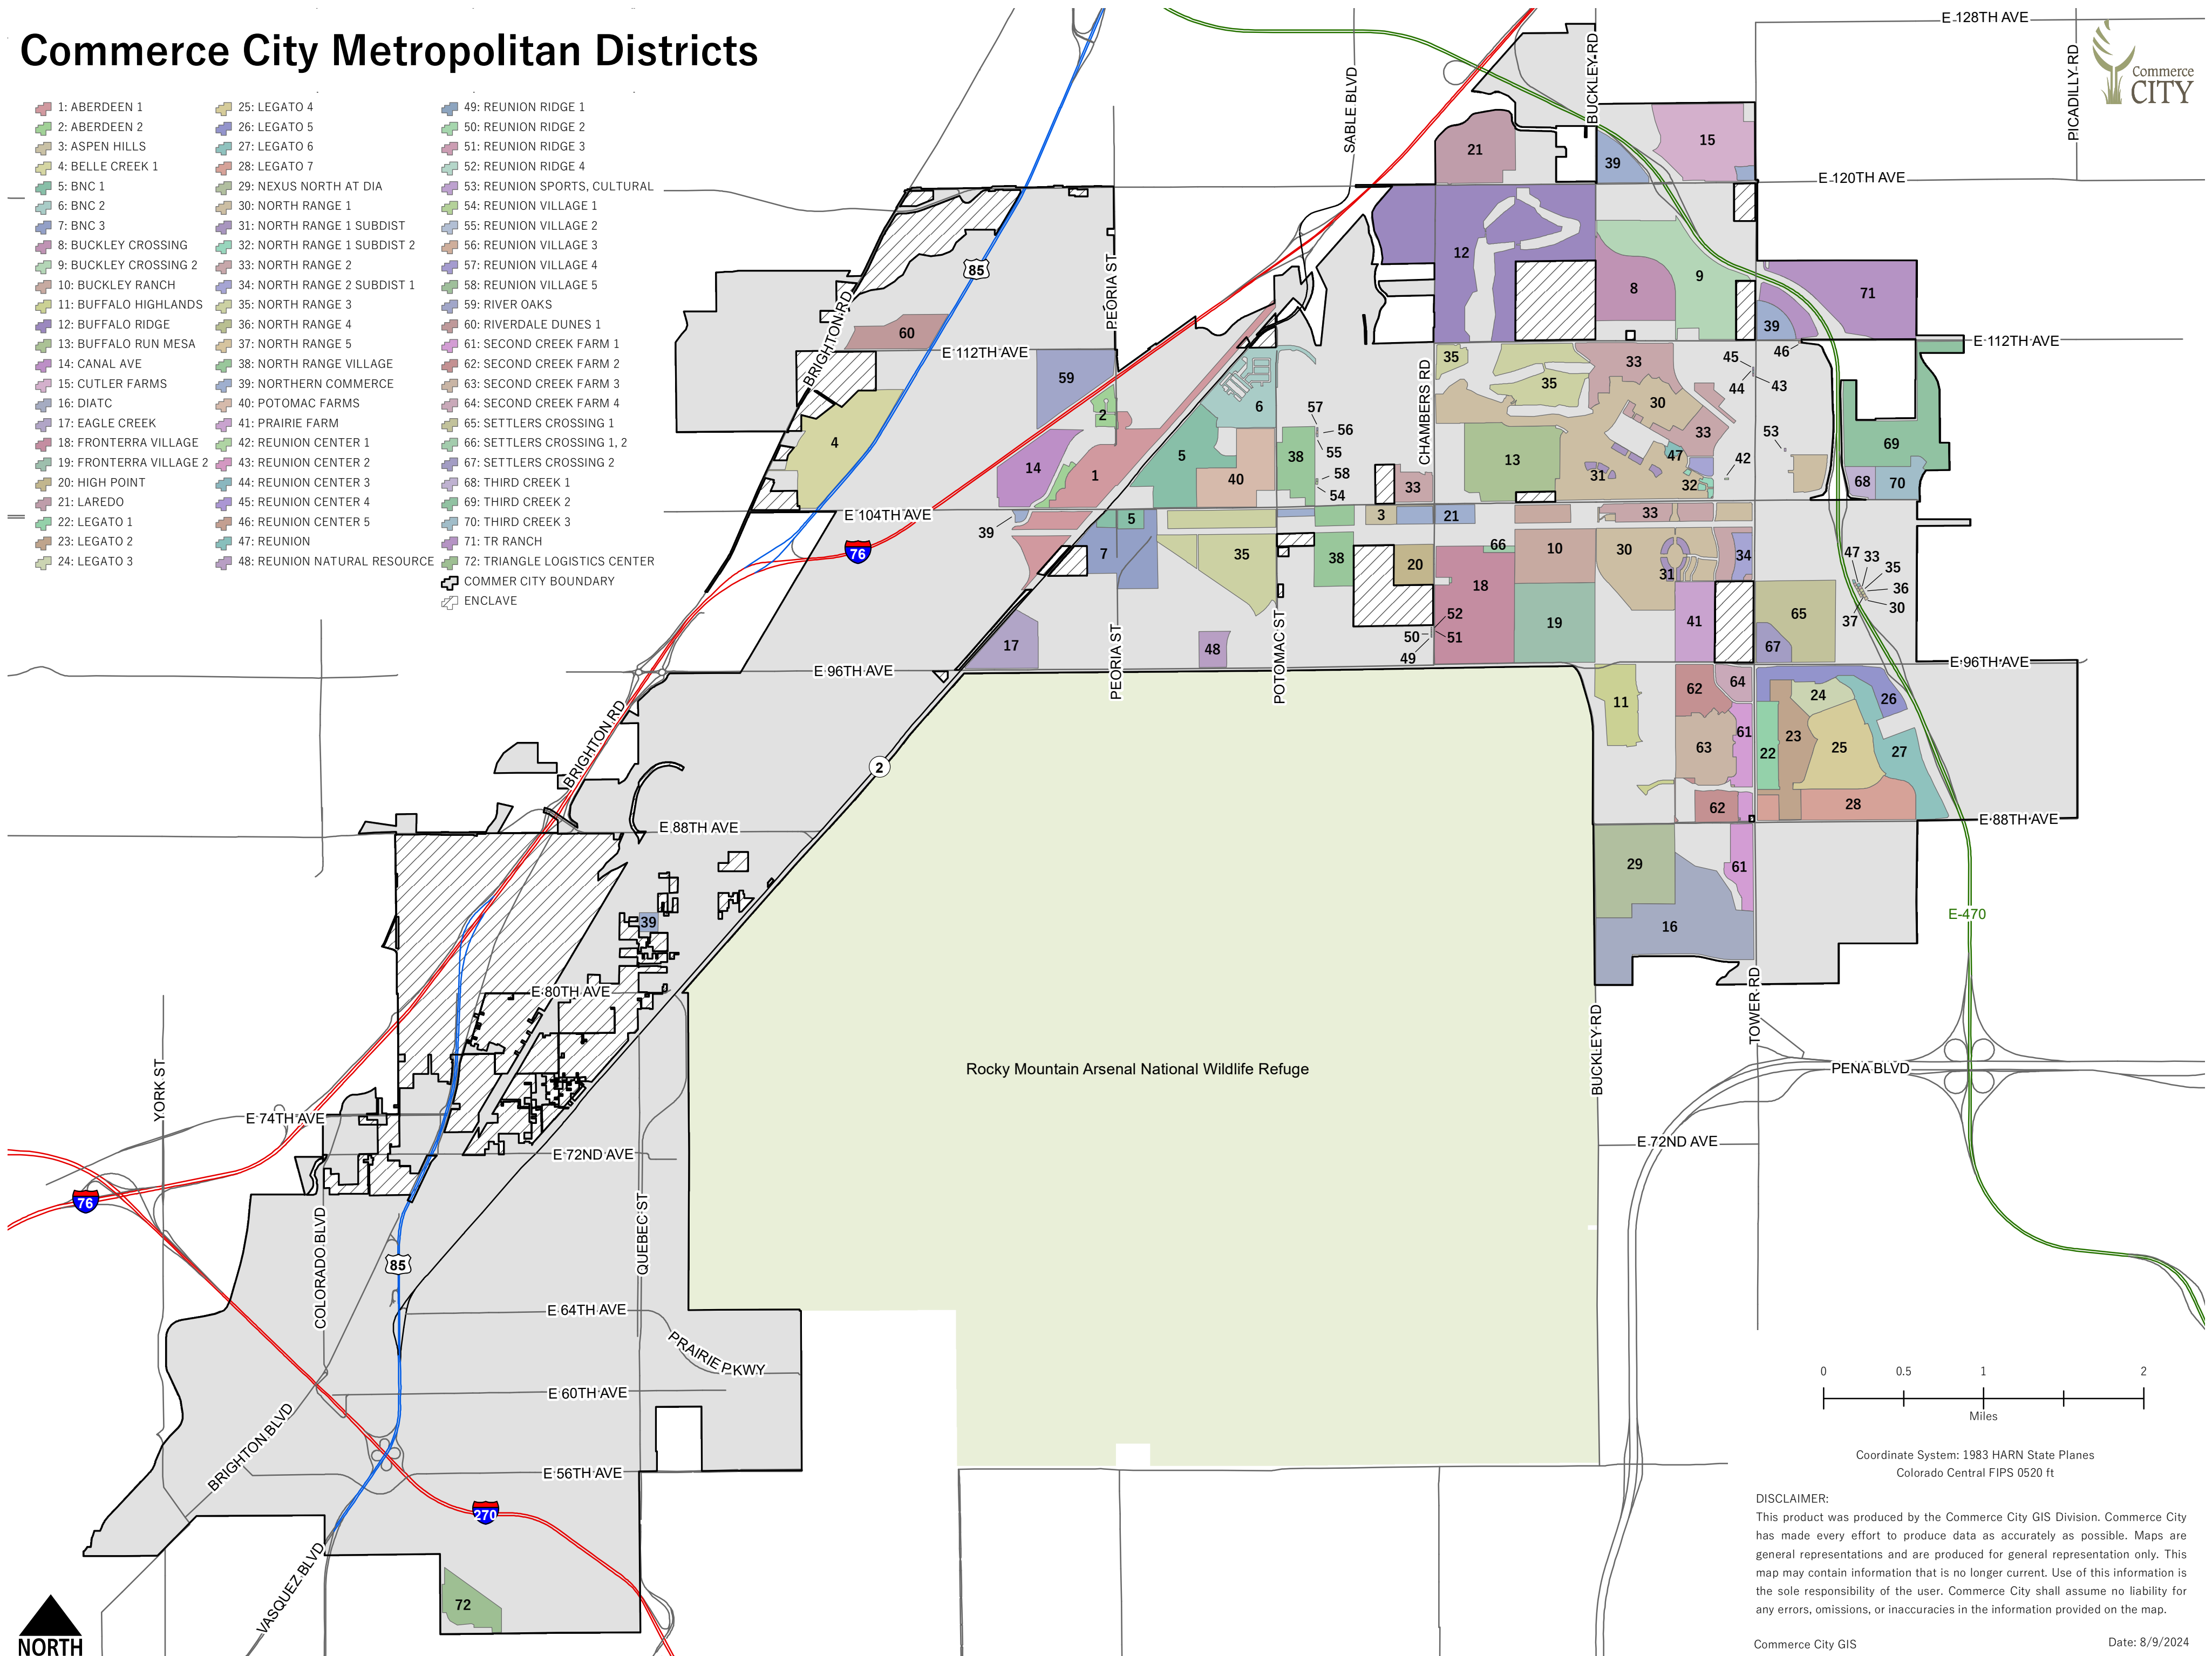

Commerce City Metropolitan Districts

- 1: ABERDEEN 1
 - 2: ABERDEEN 2
 - 3: ASPEN HILLS
 - 4: BELLE CREEK 1
 - 5: BNC 1
 - 6: BNC 2
 - 7: BNC 3
 - 8: BUCKLEY CROSSING
 - 9: BUCKLEY CROSSING 2
 - 10: BUCKLEY RANCH
 - 11: BUFFALO HIGHLANDS
 - 12: BUFFALO RIDGE
 - 13: BUFFALO RUN MESA
 - 14: CANAL AVE
 - 15: CUTLER FARMS
 - 16: DIATC
 - 17: EAGLE CREEK
 - 18: FRONTERRA VILLAGE
 - 19: FRONTERRA VILLAGE 2
 - 20: HIGH POINT
 - 21: LAREDO
 - 22: LEGATO 1
 - 23: LEGATO 2
 - 24: LEGATO 3
 - 25: LEGATO 4
 - 26: LEGATO 5
 - 27: LEGATO 6
 - 28: LEGATO 7
 - 29: NEXUS NORTH AT DIA
 - 30: NORTH RANGE 1
 - 31: NORTH RANGE 1 SUBDIST
 - 32: NORTH RANGE 1 SUBDIST 2
 - 33: NORTH RANGE 2
 - 34: NORTH RANGE 2 SUBDIST 1
 - 35: NORTH RANGE 3
 - 36: NORTH RANGE 4
 - 37: NORTH RANGE 5
 - 38: NORTH RANGE VILLAGE
 - 39: NORTHERN COMMERCE
 - 40: POTOMAC FARMS
 - 41: PRAIRIE FARM
 - 42: REUNION CENTER 1
 - 43: REUNION CENTER 2
 - 44: REUNION CENTER 3
 - 45: REUNION CENTER 4
 - 46: REUNION CENTER 5
 - 47: REUNION
 - 48: REUNION NATURAL RESOURCE
 - 49: REUNION RIDGE 1
 - 50: REUNION RIDGE 2
 - 51: REUNION RIDGE 3
 - 52: REUNION RIDGE 4
 - 53: REUNION SPORTS, CULTURAL
 - 54: REUNION VILLAGE 1
 - 55: REUNION VILLAGE 2
 - 56: REUNION VILLAGE 3
 - 57: REUNION VILLAGE 4
 - 58: REUNION VILLAGE 5
 - 59: RIVER OAKS
 - 60: RIVERDALE DUNES 1
 - 61: SECOND CREEK FARM 1
 - 62: SECOND CREEK FARM 2
 - 63: SECOND CREEK FARM 3
 - 64: SECOND CREEK FARM 4
 - 65: SETTLERS CROSSING 1
 - 66: SETTLERS CROSSING 1, 2
 - 67: SETTLERS CROSSING 2
 - 68: THIRD CREEK 1
 - 69: THIRD CREEK 2
 - 70: THIRD CREEK 3
 - 71: TR RANCH
 - 72: TRIANGLE LOGISTICS CENTER
- COMMER CITY BOUNDARY
 ENCLAVE