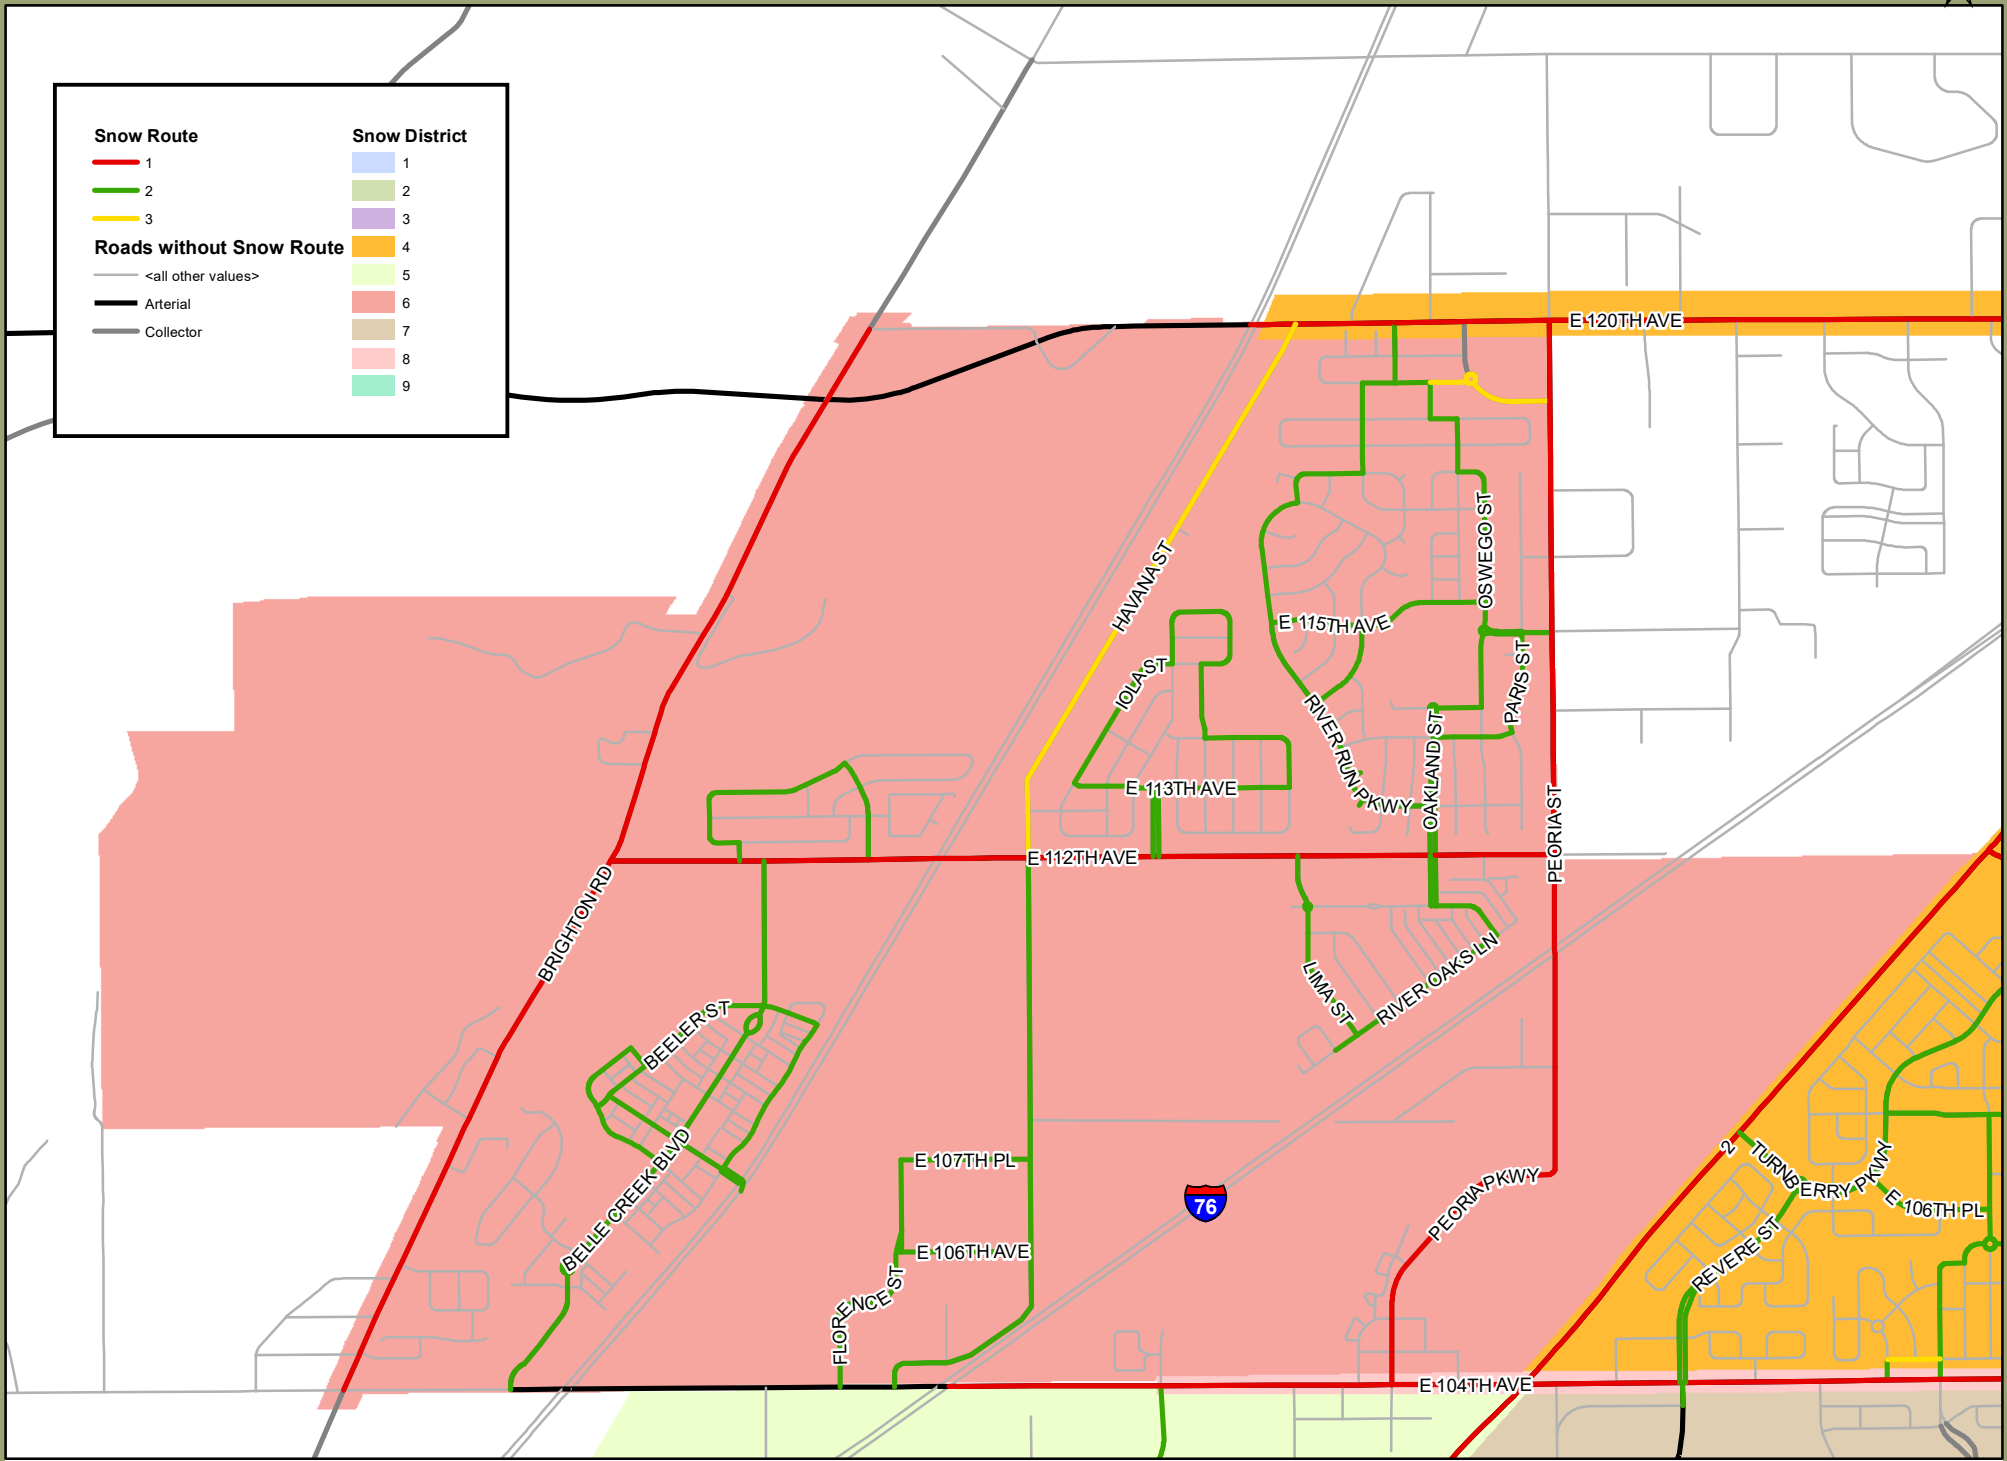

Commerce City Snow Routes District 6

Snow Route		Snow District	
—	1	■	1
—	2	■	2
—	3	■	3
—	Roads without Snow Route	■	4
—	<all other values>	■	5
—	Arterial	■	6
—	Collector	■	7
		■	8
		■	9

This map is a general representation and is produced for general representation only. The map may contain information that is no longer current. The City does not warrant the precise boundaries, nor the classification. The City of Commerce City shall assume no liability for any errors, omissions, or inaccuracies in the information provided regardless of cause and assumes no liability for any decisions made or actions taken or not taken in reliance upon this map or any information provided on the map.