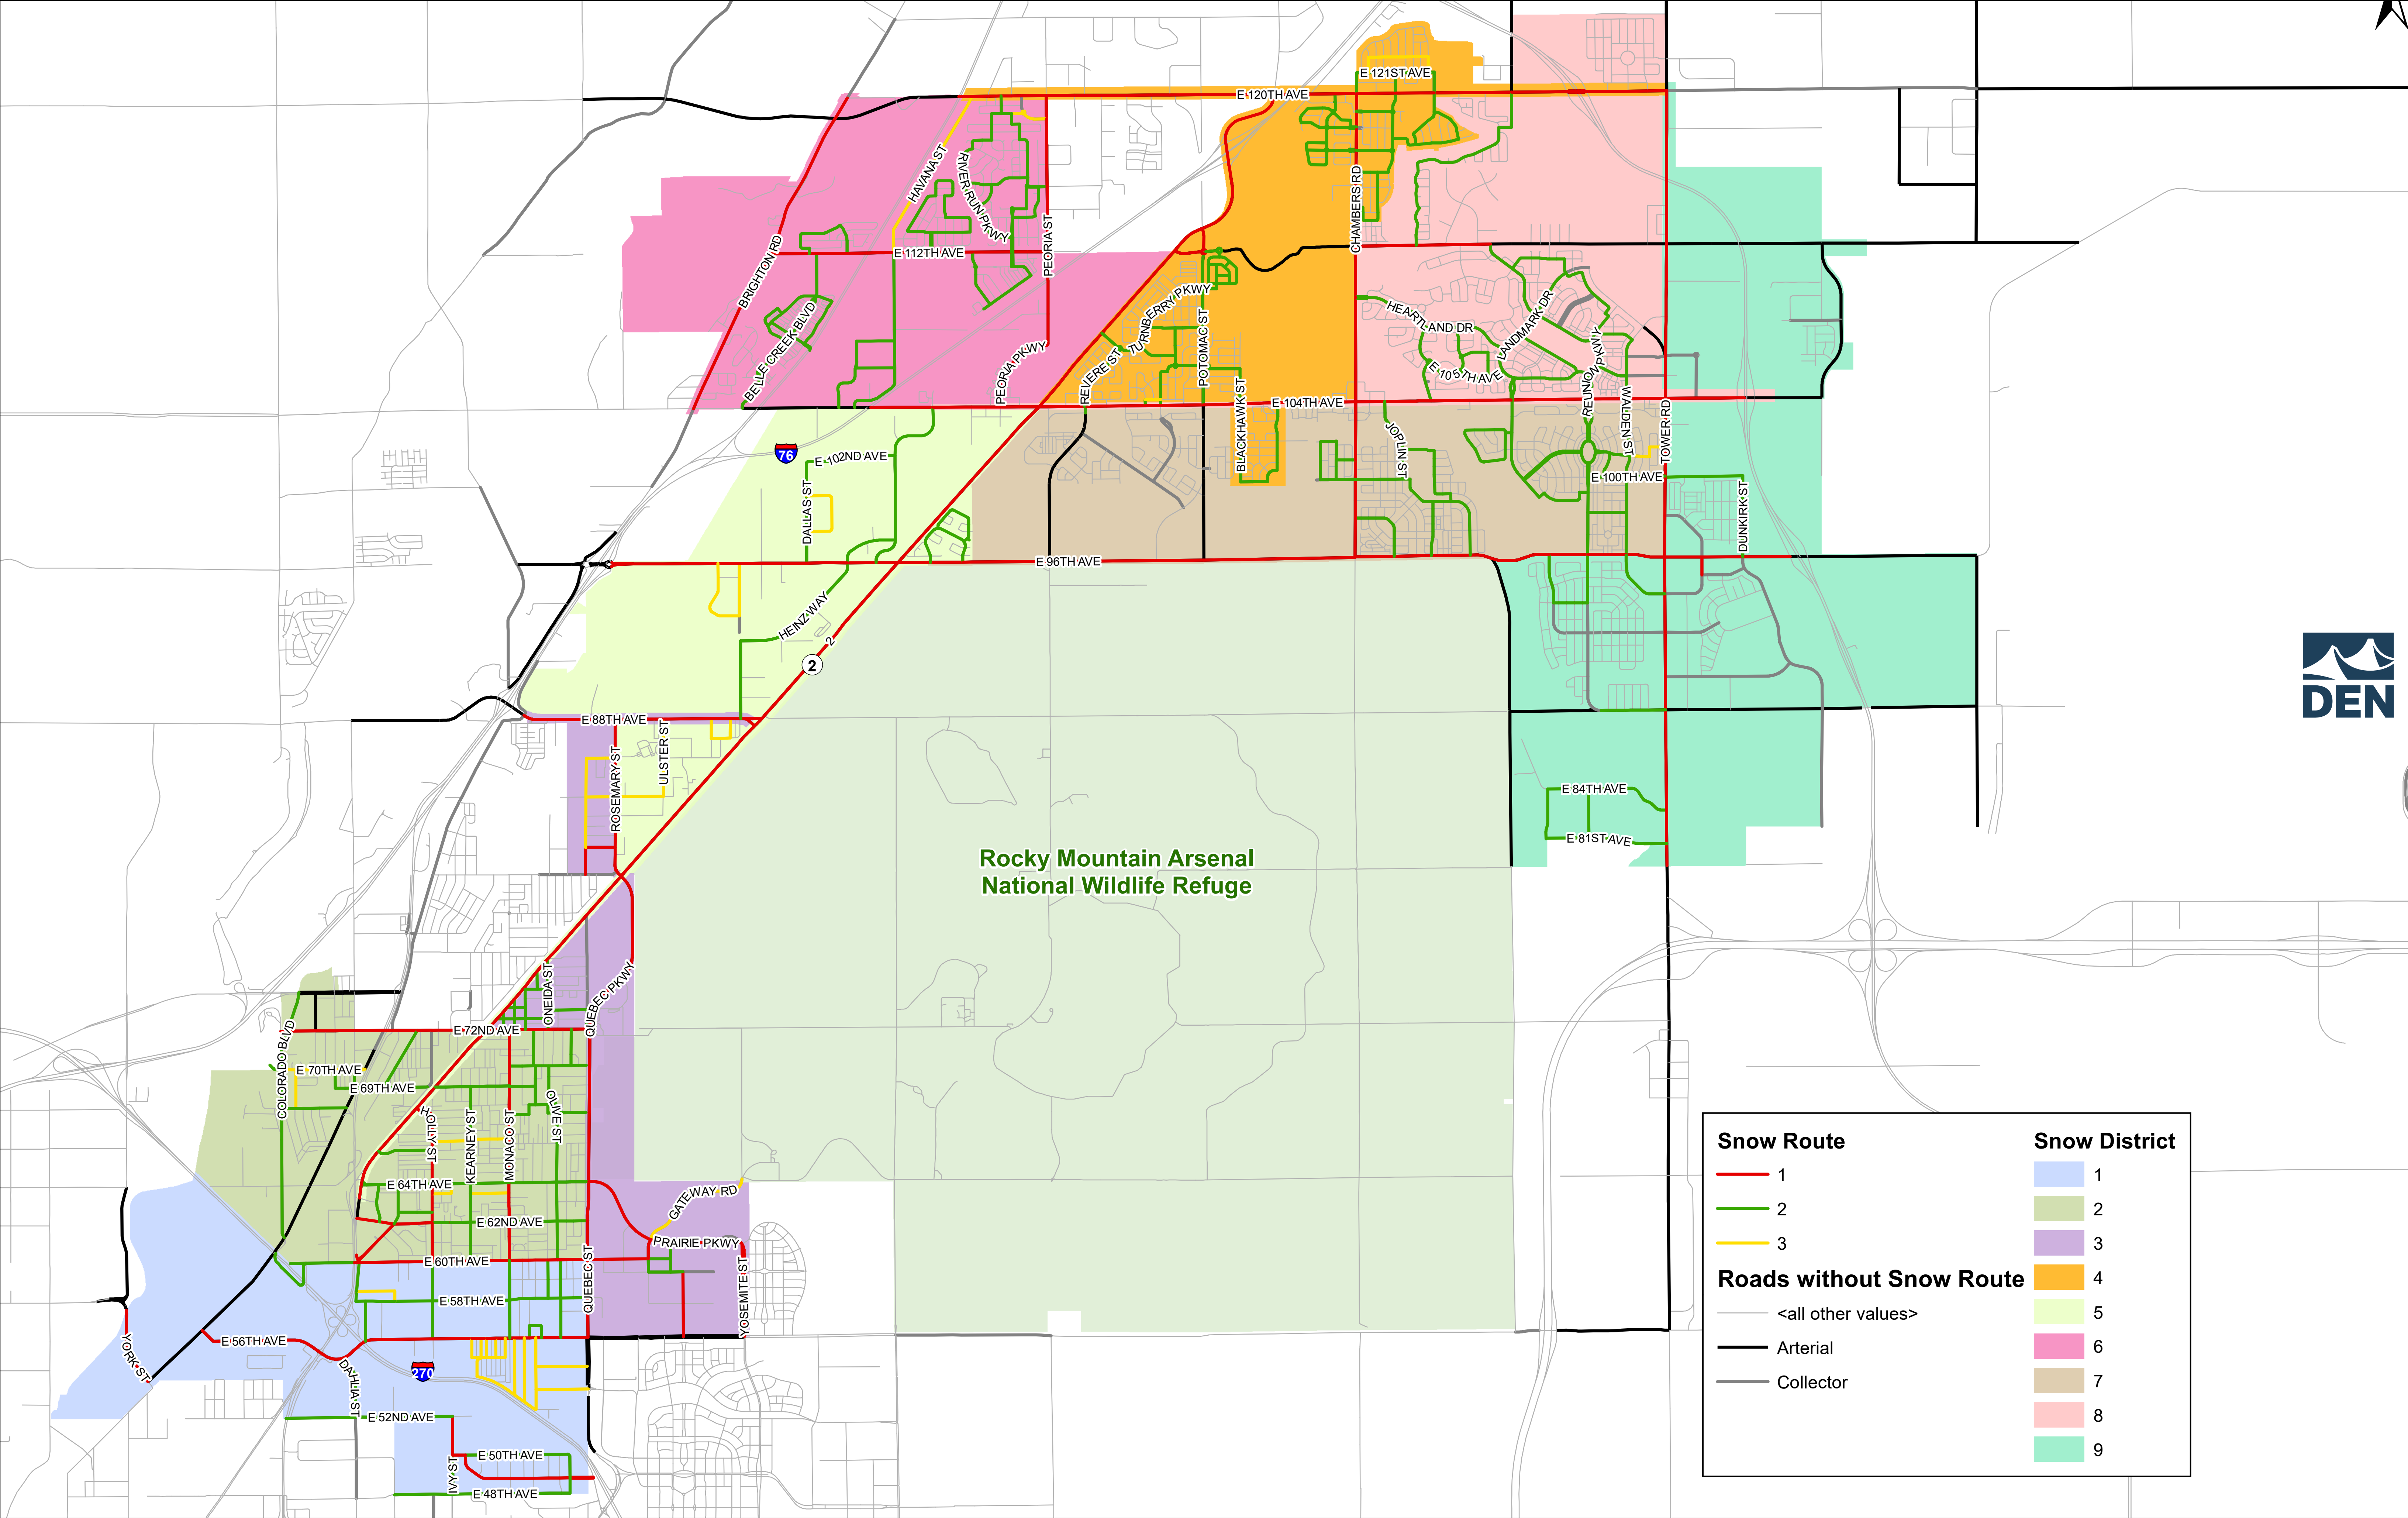

Commerce City Snow Routes

Snow Route		Snow District	
—	1		1
—	2		2
—	3		3
—	Roads without Snow Route		4
—	<all other values>		5
—	Arterial		6
—	Collector		7
			8
			9

This map is a general representation and is produced for general representation only. The map may contain information that is no longer current. The City does not warrant the precise boundaries, nor the classification. The City of Commerce City shall assume no liability for any errors, omissions, or inaccuracies in the information provided regardless of cause and assumes no liability for any decisions made or actions taken or not taken in reliance upon this map or any information provided on the map.

Commerce City Snow Routes District 1

Snow Route		Snow District	
—	1	 	1
—	2	 	2
—	3	 	3
Roads without Snow Route		 	4
—	<all other values>	 	5
—	Arterial	 	6
—	Collector	 	7
		 	8
		 	9

This map is a general representation and is produced for general representation only. The map may contain information that is no longer current. The City does not warrant the precise boundaries, nor the classification. The City of Commerce City shall assume no liability for any errors, omissions, or inaccuracies in the information provided regardless of cause and assumes no liability for any decisions made or actions taken or not taken in reliance upon this map or any information provided on the map.