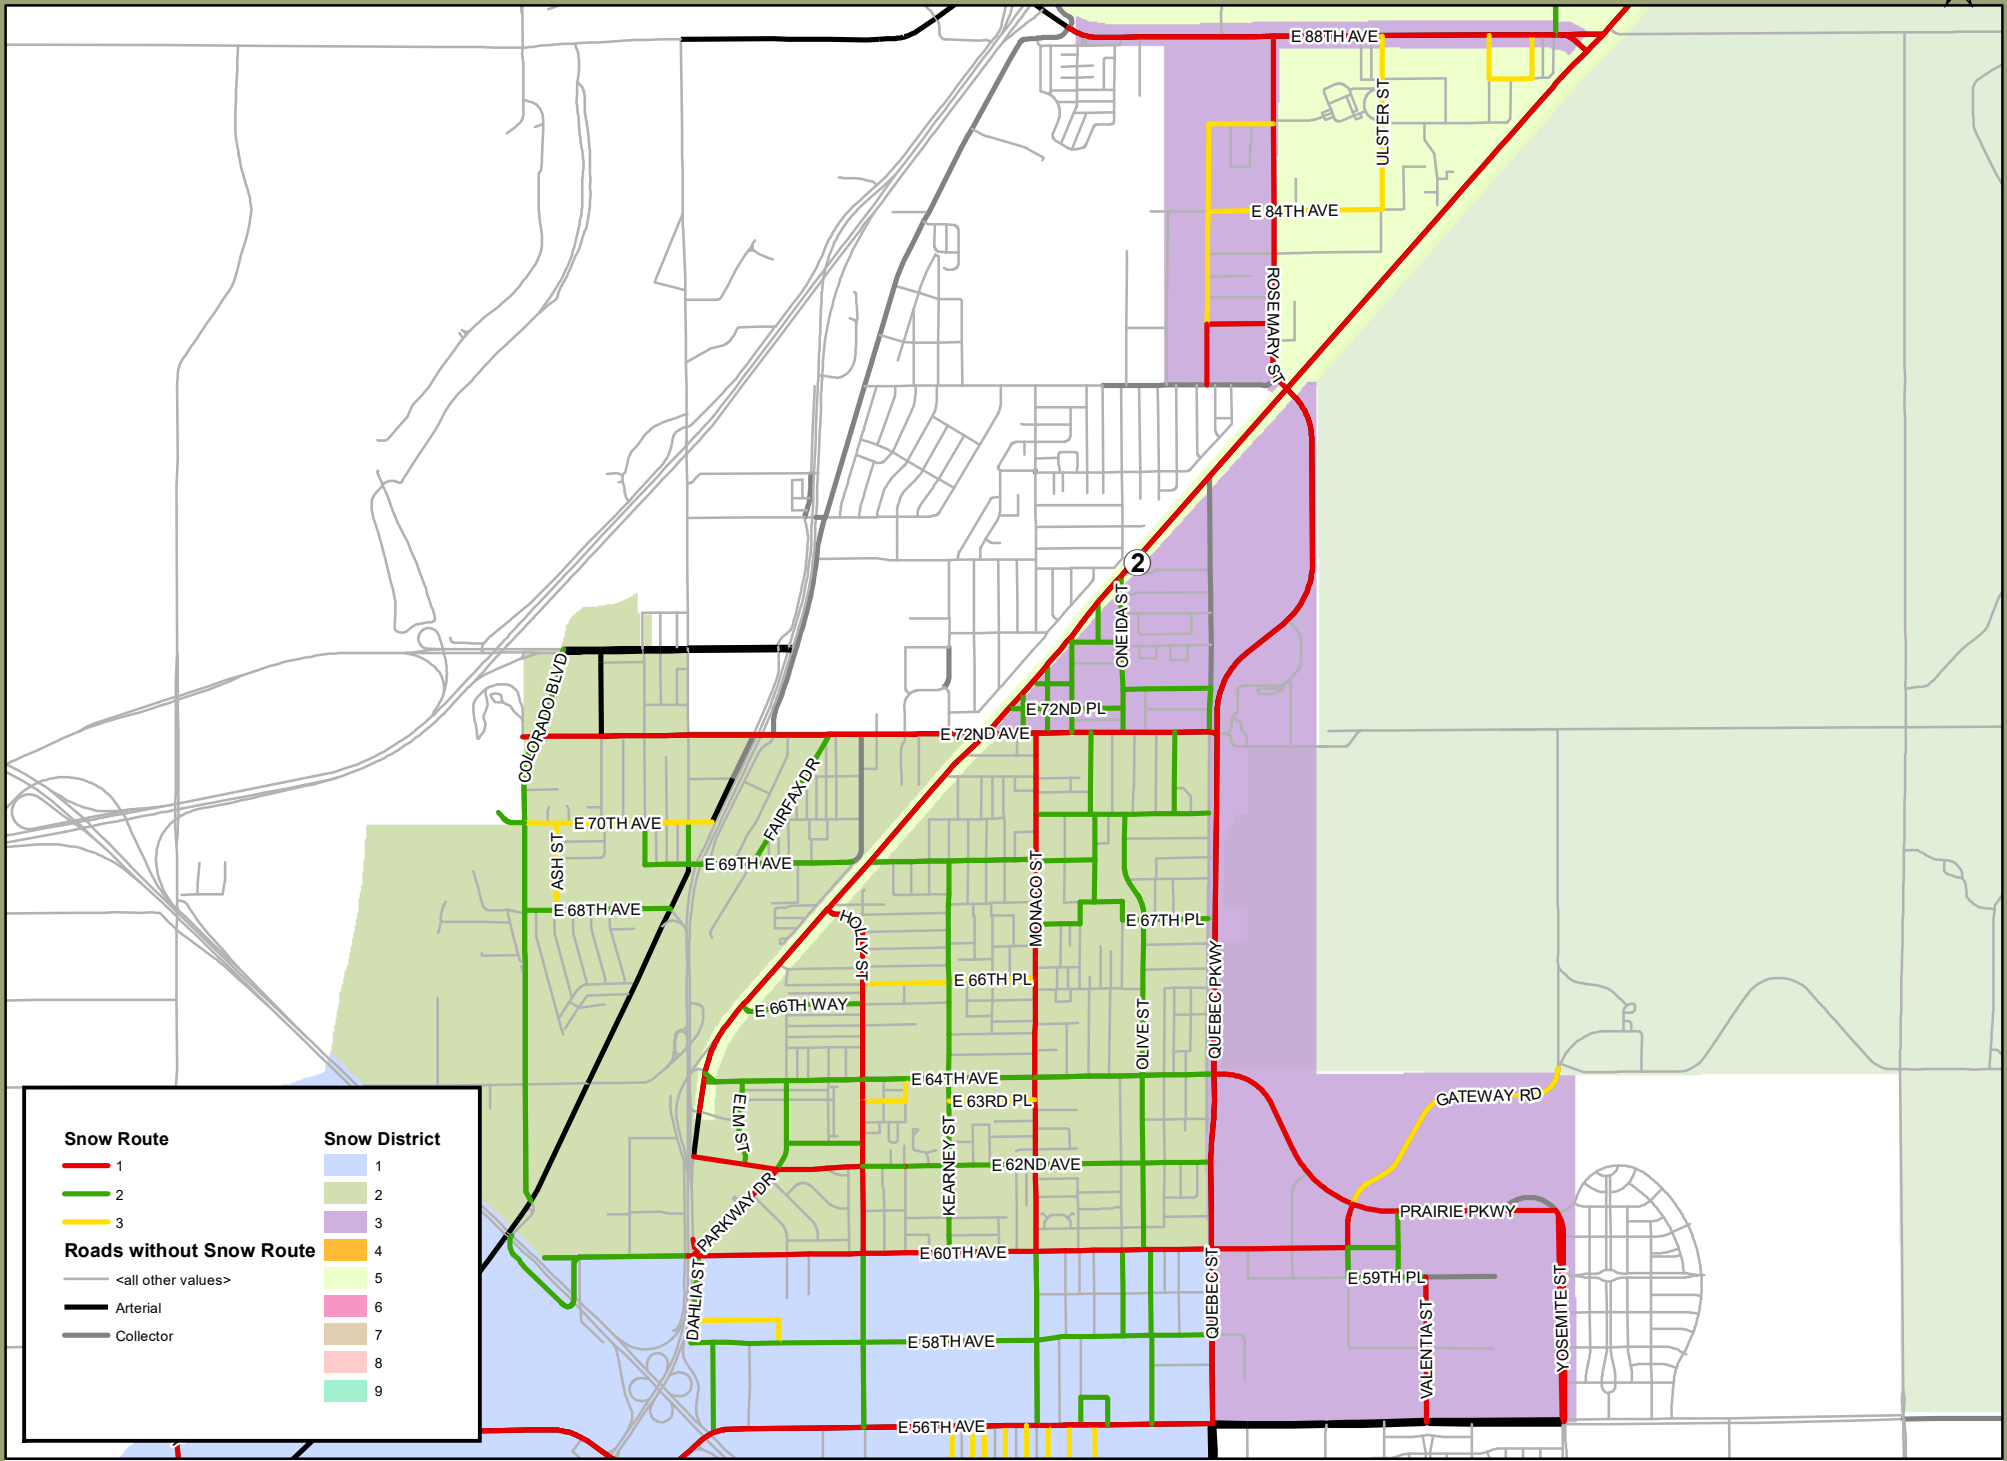

Commerce City Snow Routes District 3

This map is a general representation and is produced for general representation only. The map may contain information that is no longer current. The City does not warrant the precise boundaries, nor the classification. The City of Commerce City shall assume no liability for any errors, omissions, or inaccuracies in the information provided regardless of cause and assumes no liability for any decisions made or actions taken or not taken in reliance upon this map or any information provided on the map.