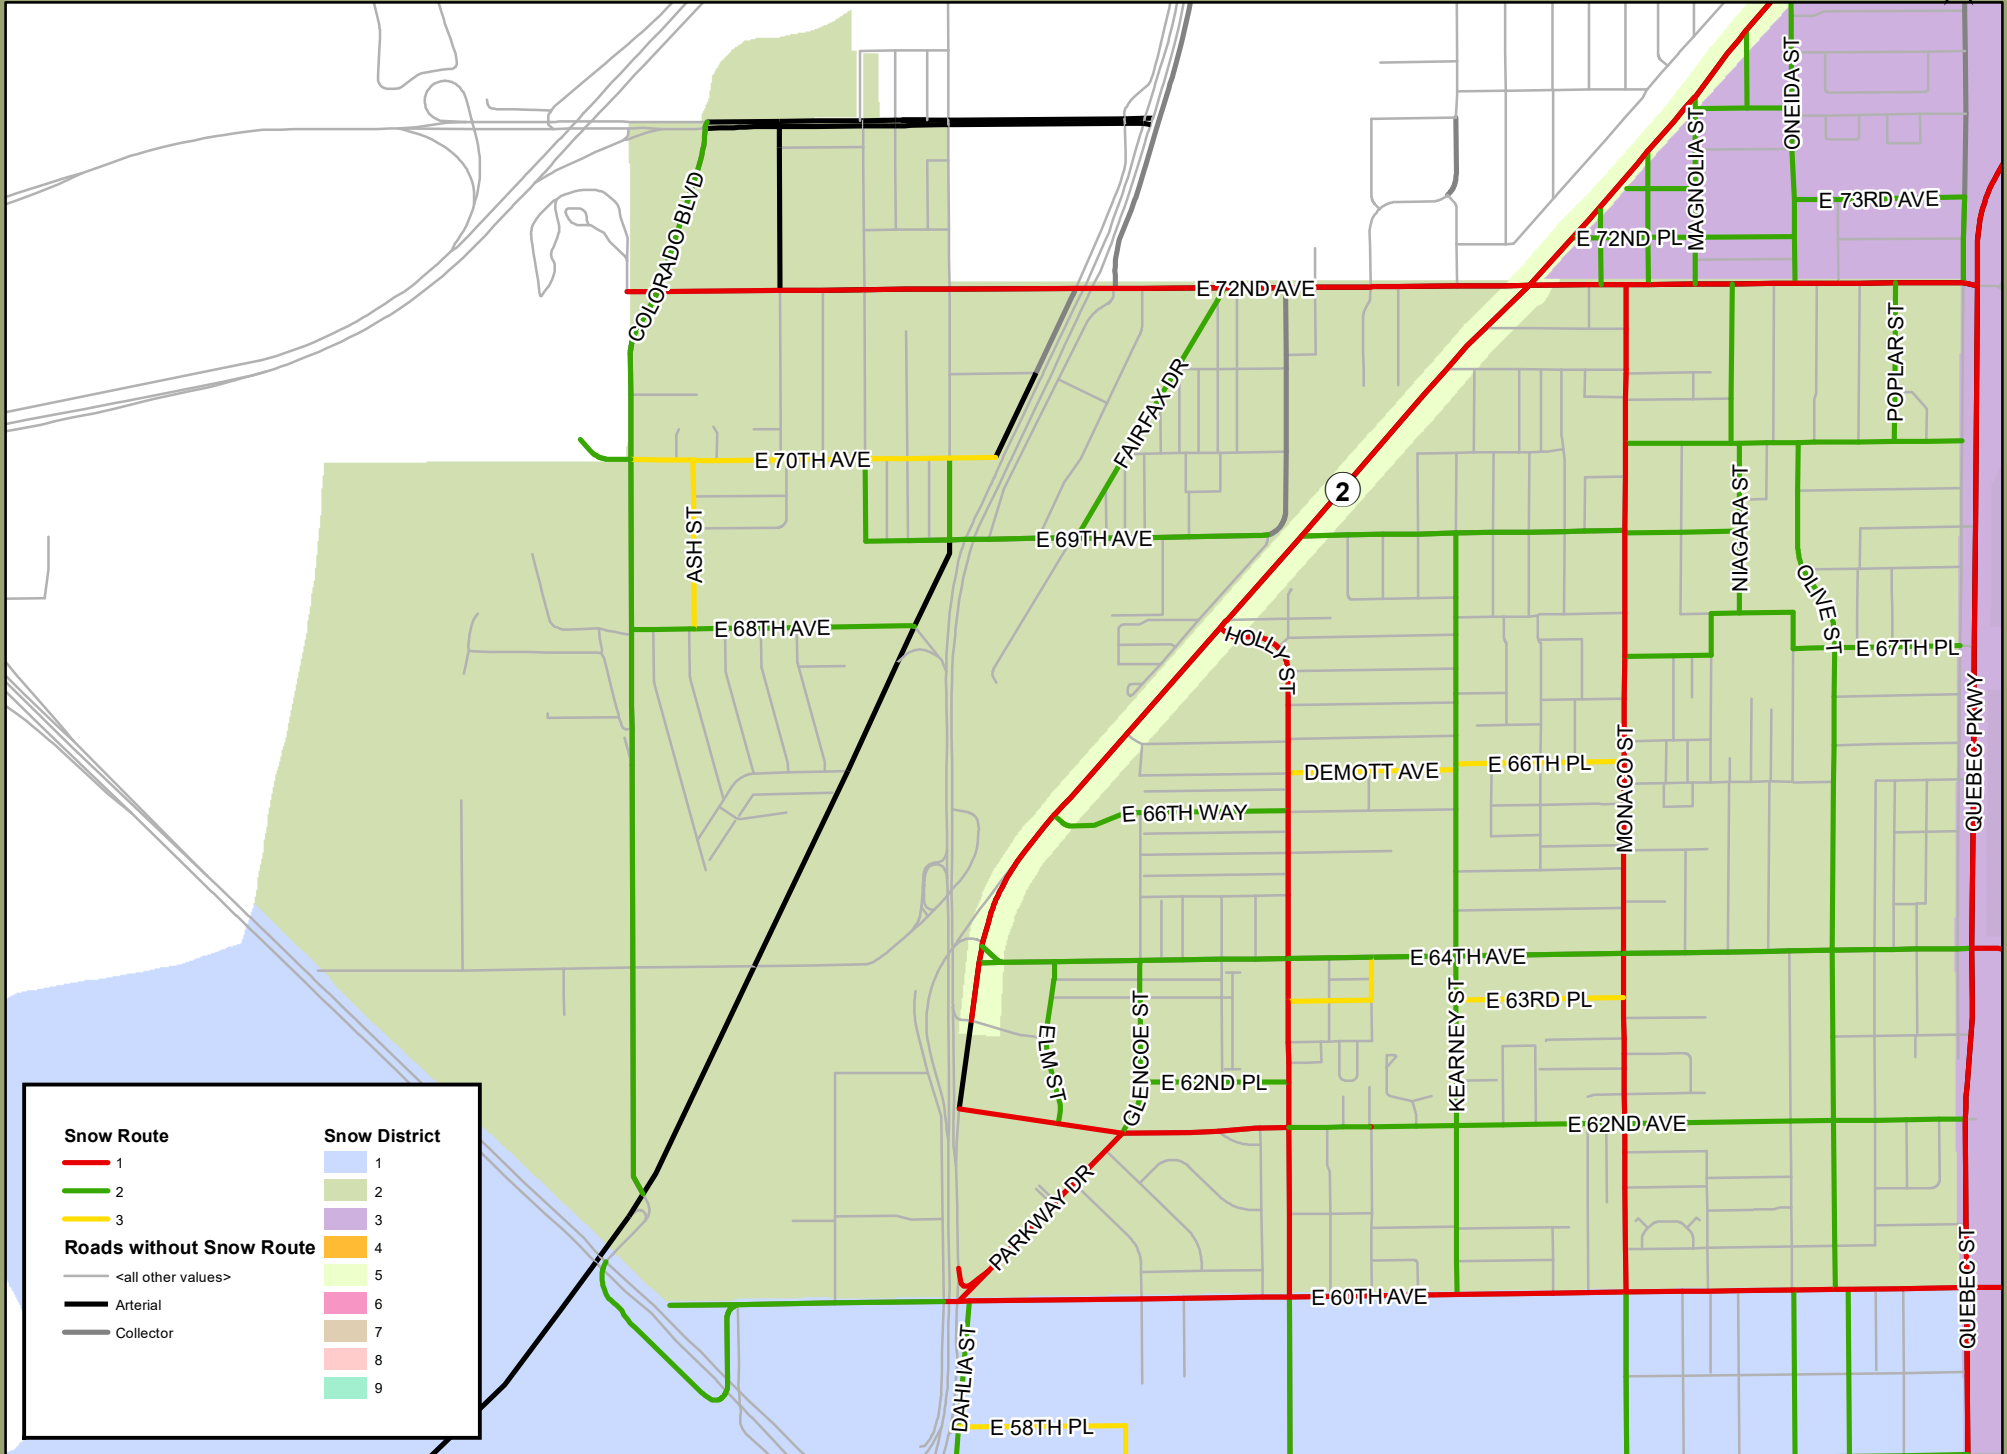

Commerce City Snow Routes District 2

Snow Route		Snow District	
—	1	—	1
—	2	—	2
—	3	—	3
—	<all other values>	—	4
—	Arterial	—	5
—	Collector	—	6
		—	7
		—	8
		—	9

This map is a general representation and is produced for general representation only. The map may contain information that is no longer current. The City does not warrant the precise boundaries, nor the classification. The City of Commerce City shall assume no liability for any errors, omissions, or inaccuracies in the information provided regardless of cause and assumes no liability for any decisions made or actions taken or not taken in reliance upon this map or any information provided on the map.