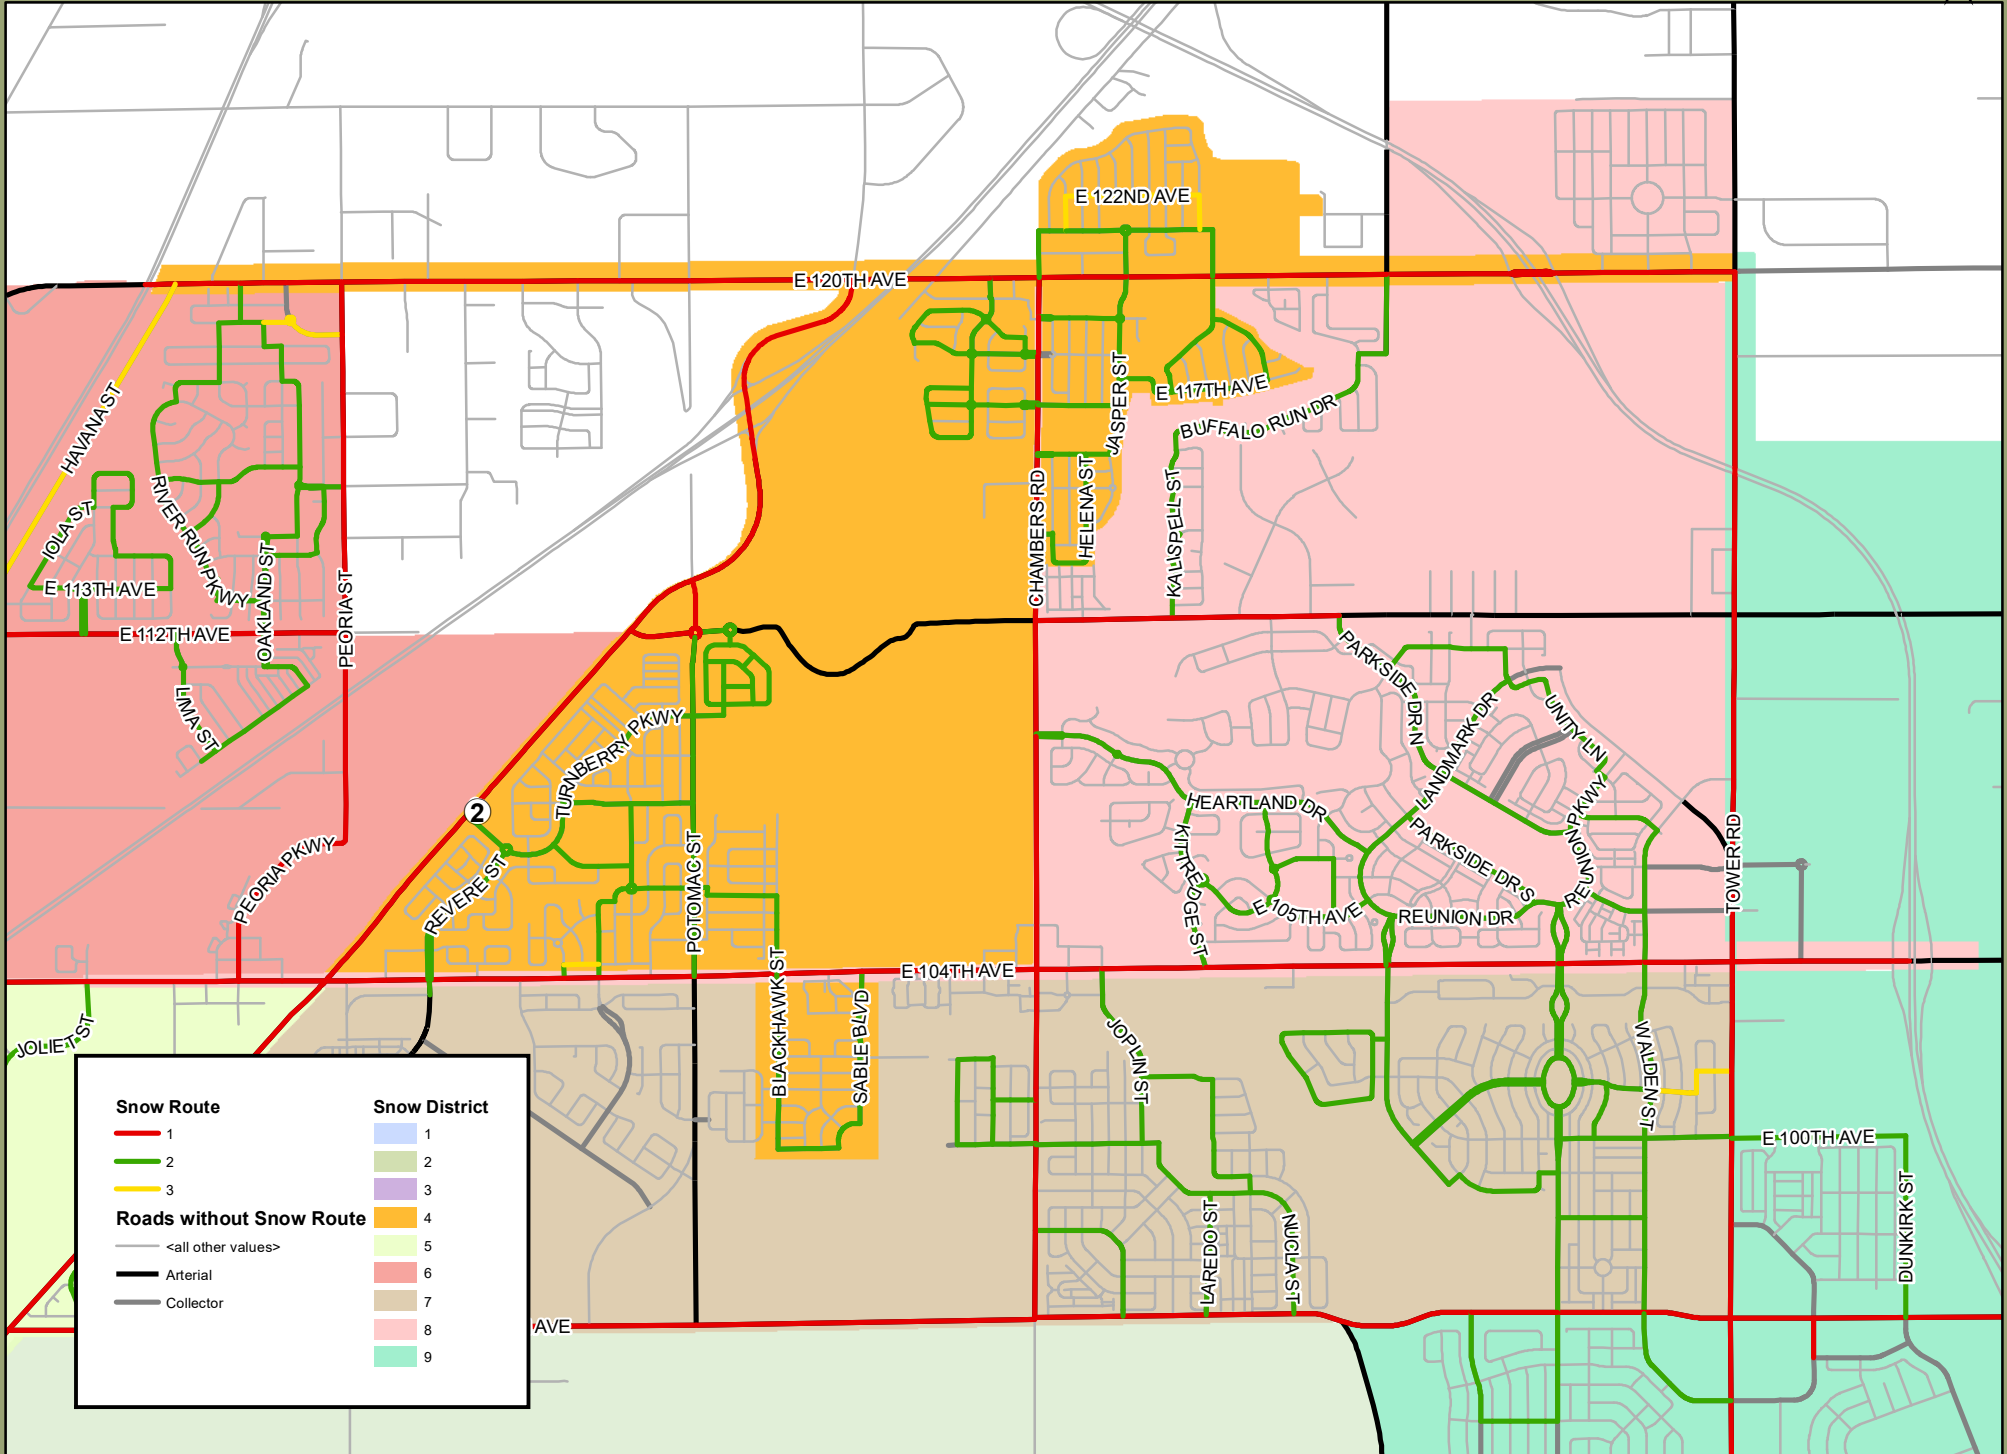

Commerce City Snow Routes District 8

This map is a general representation and is produced for general representation only. The map may contain information that is no longer current. The City does not warrant the precise boundaries, nor the classification. The City of Commerce City shall assume no liability for any errors, omissions, or inaccuracies in the information provided regardless of cause and assumes no liability for any decisions made or actions taken or not taken in reliance upon this map or any information provided on the map.