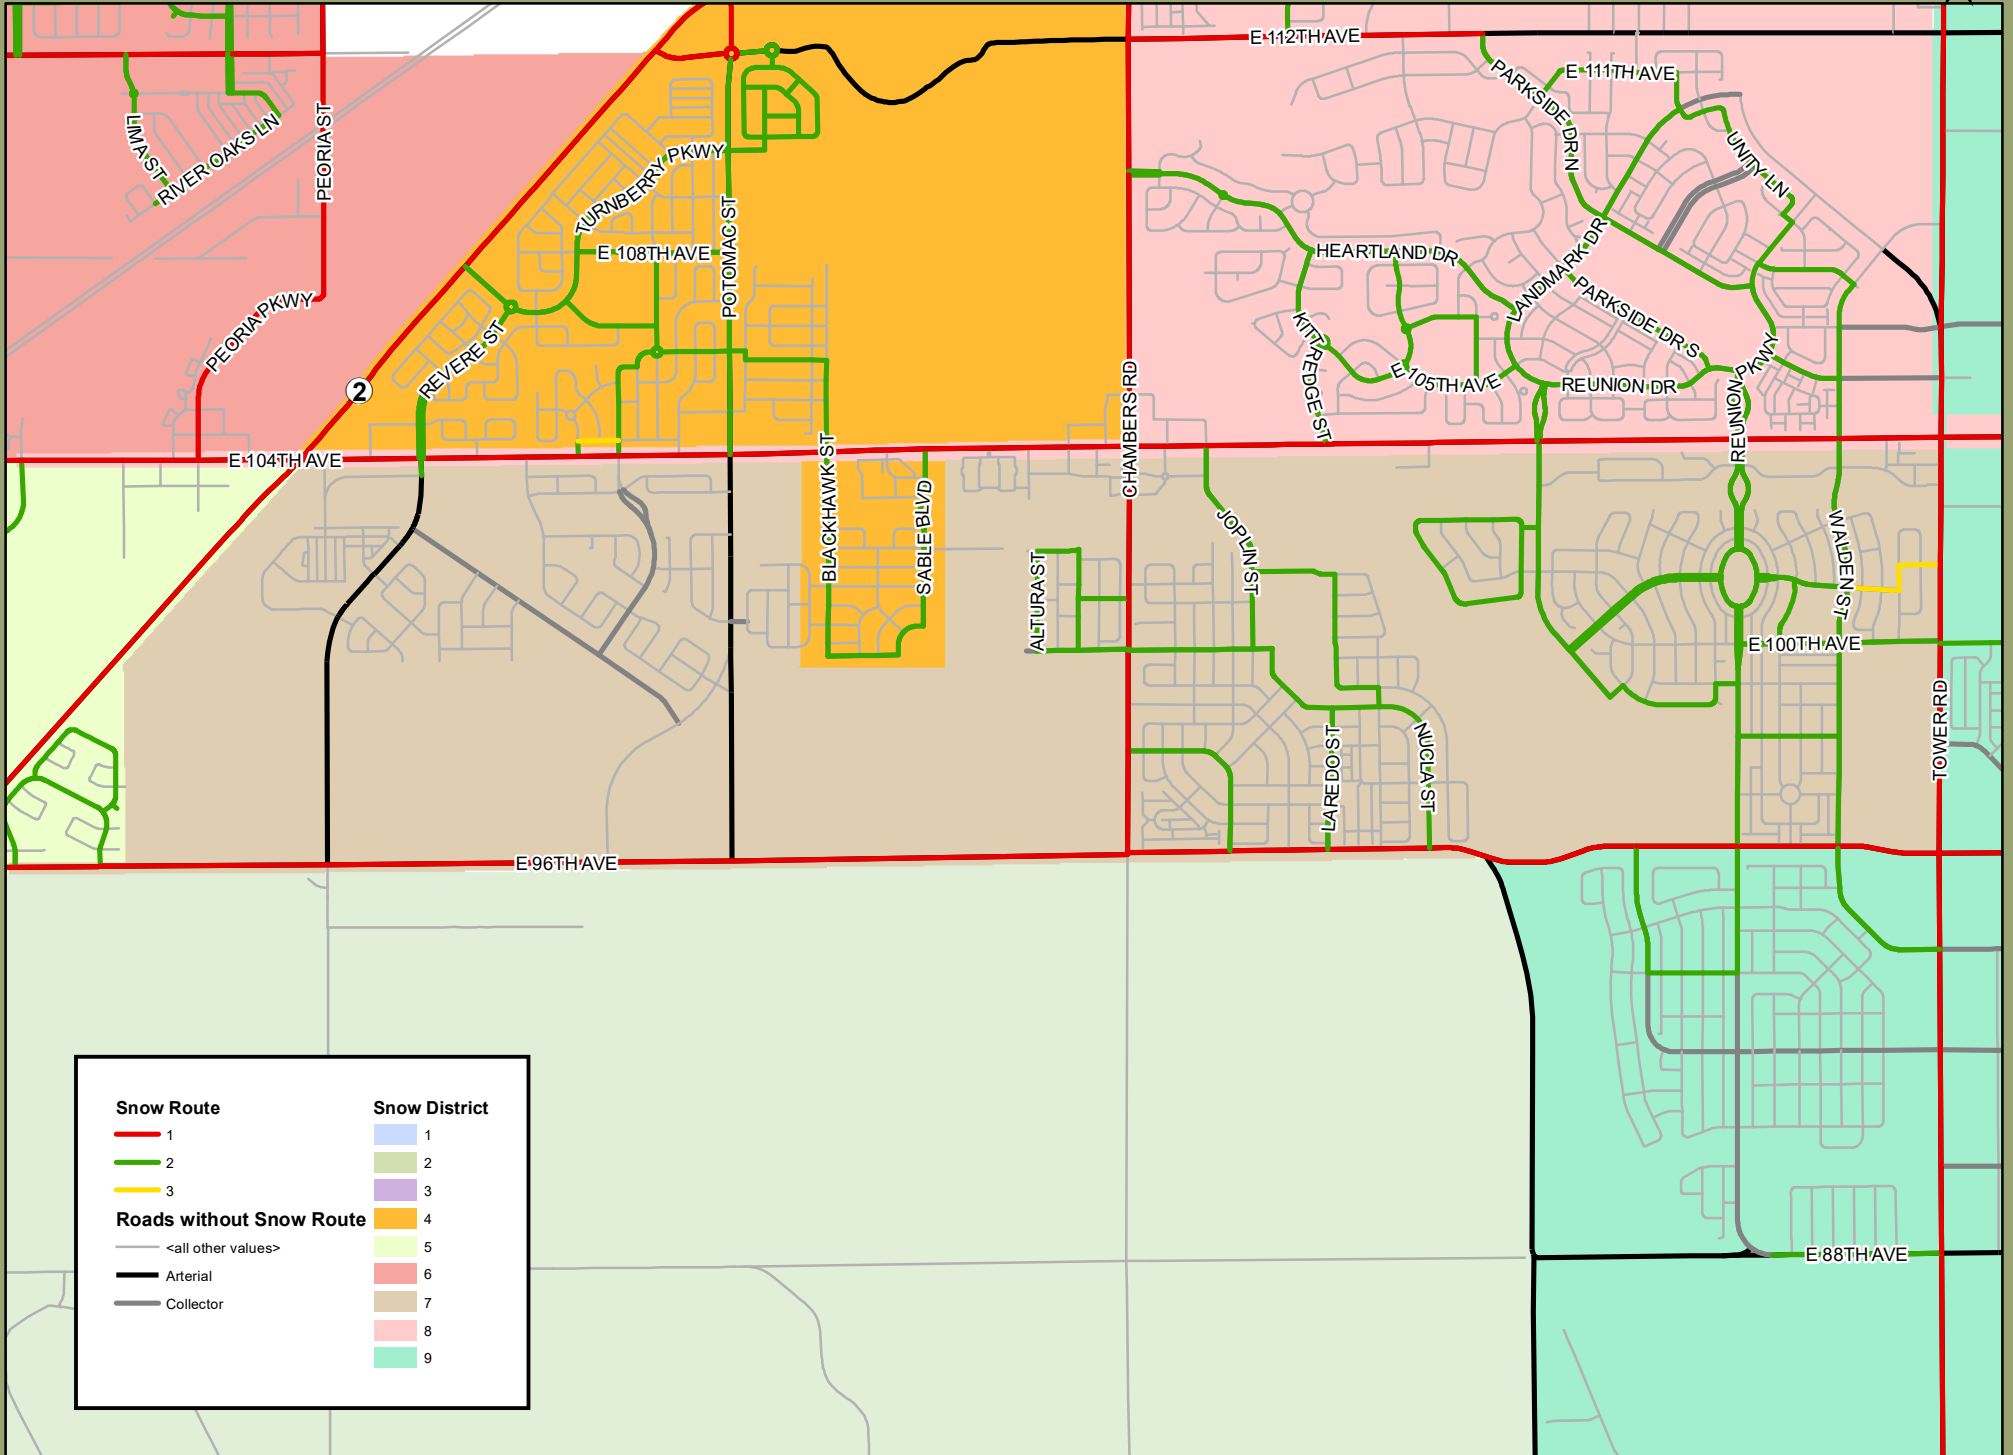

This map is a general representation and is produced for general representation only. The map may contain information that is no longer current. The City does not warrant the precise boundaries, nor the classification. The City of Commerce City shall assume no liability for any errors, omissions, or inaccuracies in the information provided regardless of cause and assumes no liability for any decisions made or actions taken or not taken in reliance upon this map or any information provided on the map.

Commerce City Snow Routes District 6

Snow Route		Snow District	
—	1	■	1
—	2	■	2
—	3	■	3
—	Roads without Snow Route	■	4
—	<all other values>	■	5
—	Arterial	■	6
—	Collector	■	7
		■	8
		■	9

This map is a general representation and is produced for general representation only. The map may contain information that is no longer current. The City does not warrant the precise boundaries, nor the classification. The City of Commerce City shall assume no liability for any errors, omissions, or inaccuracies in the information provided regardless of cause and assumes no liability for any decisions made or actions taken or not taken in reliance upon this map or any information provided on the map.

Commerce City Snow Routes District 7

Snow Route		Snow District	
—	1	■	1
—	2	■	2
—	3	■	3
—	<all other values>	■	4
—	Arterial	■	5
—	Collector	■	6
		■	7
		■	8
		■	9

This map is a general representation and is produced for general representation only. The map may contain information that is no longer current. The City does not warrant the precise boundaries, nor the classification. The City of Commerce City shall assume no liability for any errors, omissions, or inaccuracies in the information provided regardless of cause and assumes no liability for any decisions made or actions taken or not taken in reliance upon this map or any information provided on the map.