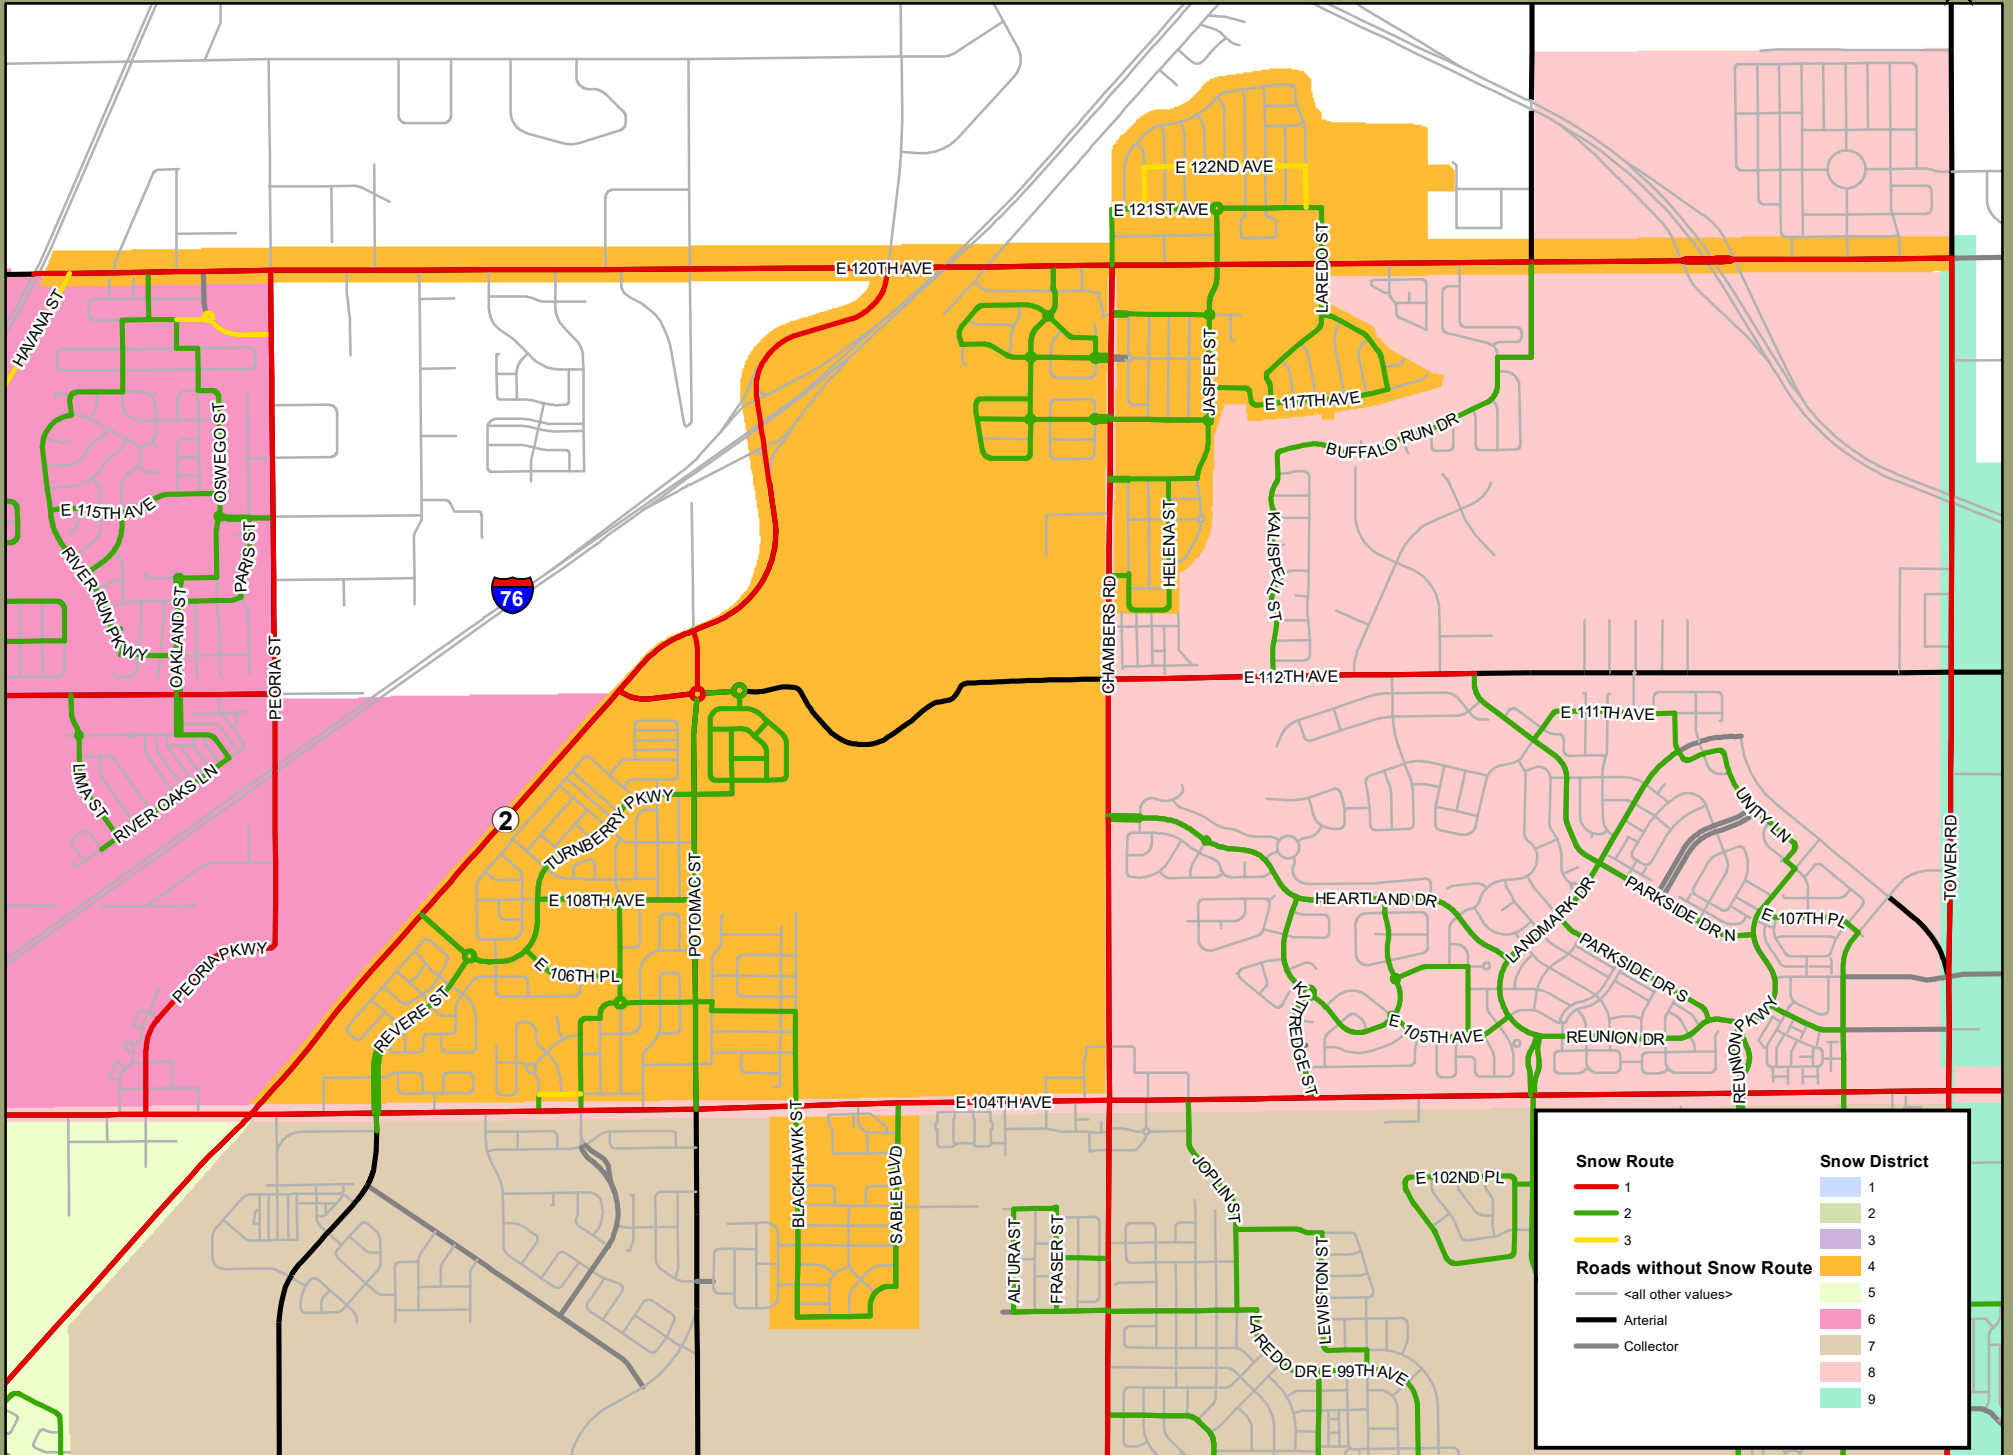

Commerce City Snow Routes District 4

This map is a general representation and is produced for general representation only. The map may contain information that is no longer current. The City does not warrant the precise boundaries, nor the classification. The City of Commerce City shall assume no liability for any errors, omissions, or inaccuracies in the information provided regardless of cause and assumes no liability for any decisions made or actions taken or not taken in reliance upon this map or any information provided on the map.