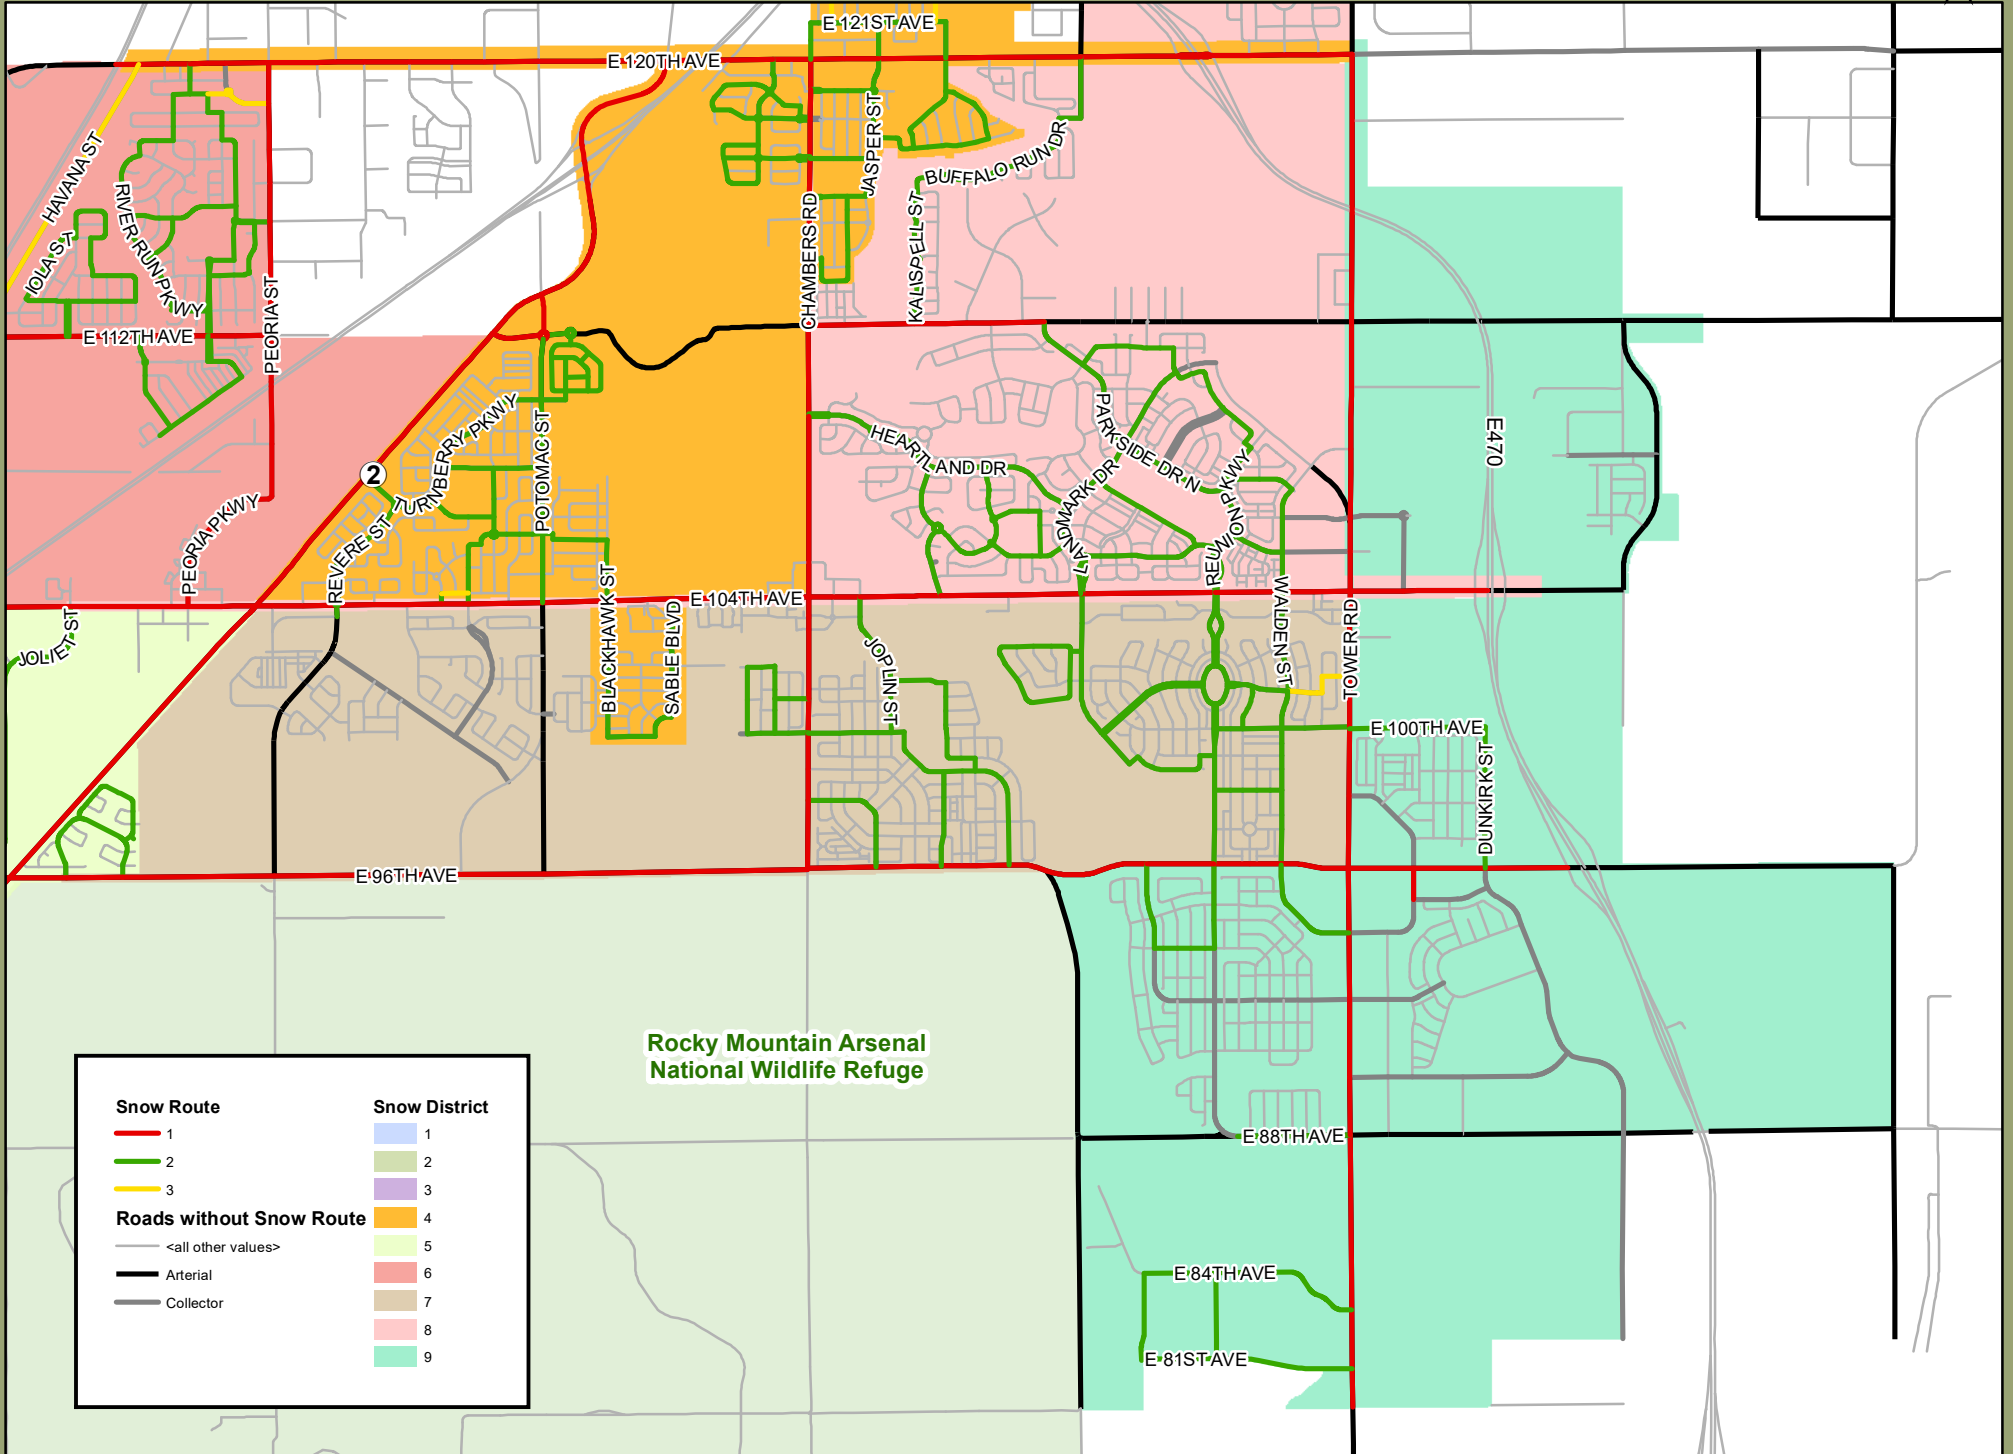

Commerce City Snow Routes District 9

**Rocky Mountain Arsenal
National Wildlife Refuge**

Snow Route		Snow District	
	1		1
	2		2
	3		3
	<all other values>		4
	Arterial		5
	Collector		6
			7
			8
			9

This map is a general representation and is produced for general representation only. The map may contain information that is no longer current. The City does not warrant the precise boundaries, nor the classification. The City of Commerce City shall assume no liability for any errors, omissions, or inaccuracies in the information provided regardless of cause and assumes no liability for any decisions made or actions taken or not taken in reliance upon this map or any information provided on the map.