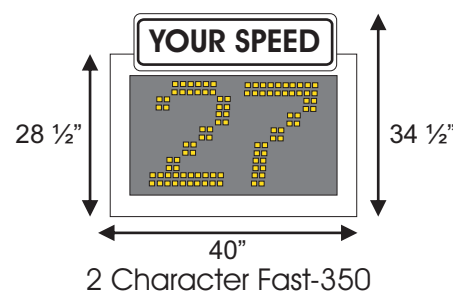

2 Character Fast-350