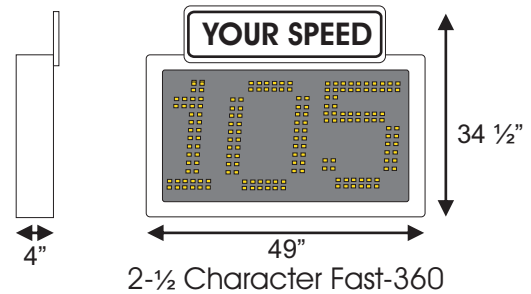

2-1/2 Character Fast-360

Technical specifications are subject to change without notice.

WARRANTY:

RU2 Systems warrants their LED Displays for Five Years. The Radar Gun is warranted for Two years. On-site labor is not included. However, parts are repaired within five business days of receipt, and include ground-shipping expenses. Warranty does not include physical damage from misuse or vandalism.