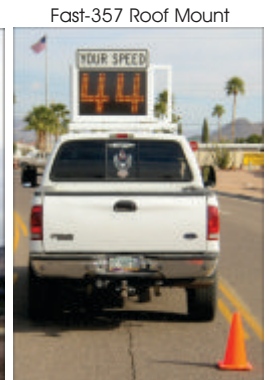

Fast-350 School Zone

Fast-357 Roof Mount

Options:

- Solar Panels, 85W typical, with mounting bracket
- Data Collection
- Various Timing Options are available
- Violator alerts*
  - "SLOW DOWN"
  - Red-Blue Flashing Bars
  - White LED Flashing Strobe