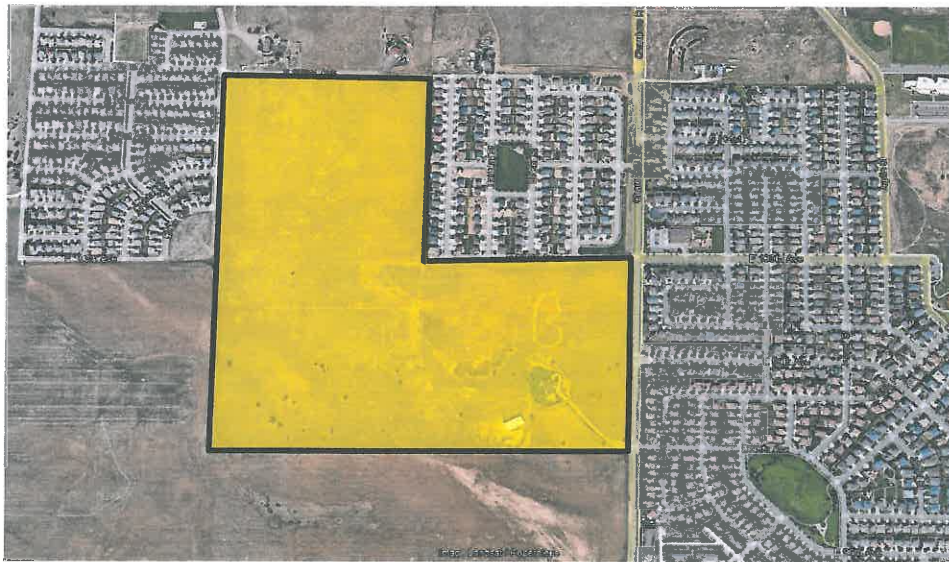

- 3) How tall the houses are going to be.
 - a) No taller than 35 feet.

- 4) Not enough stores in the area.
 - a) The rooftops generated by Anderson Ranch will help entice more companies/stores to want to have a presence in Commerce City.

- 9) One neighbor commented they've heard gunshots near the property.
 - a) No comment

- 10) Neighbors states they don't like Oakwood Builder.
 - a) No Comment

Affidavit

I, Brooke Anderson (Anderson Development) being the manager of the property located in the County of Adams, State of Colorado, do hereby confirm that the attached list of landowners within 500 feet of the Anderson Ranch Property have been mailed a notice of meeting being held on March 15, 2023, at Stuart Middle School. Notices mailed on March 2, 2023.

You Are Invited to A Neighborhood Meeting

To Discuss: Anderson Ranch Annexation/Rezone

Time: Anytime between 5:00 pm – 6:30 pm

Date: March 15, 2023

At: Otho E Stuart Middle School (Library)

15955 E 101st Way, Commerce City, CO 80022

Topic: The Developer of the 120-acre Anderson Ranch property, located at 9901 Chambers Rd, wishes to hold a neighborhood meeting to answer any questions or concerns that you may have about this proposed development. If you are interested in meeting with representatives, you are invited to attend the neighborhood meeting at the above date, time, and place. Project information is posted on the projects website and comments can be taken there as well.