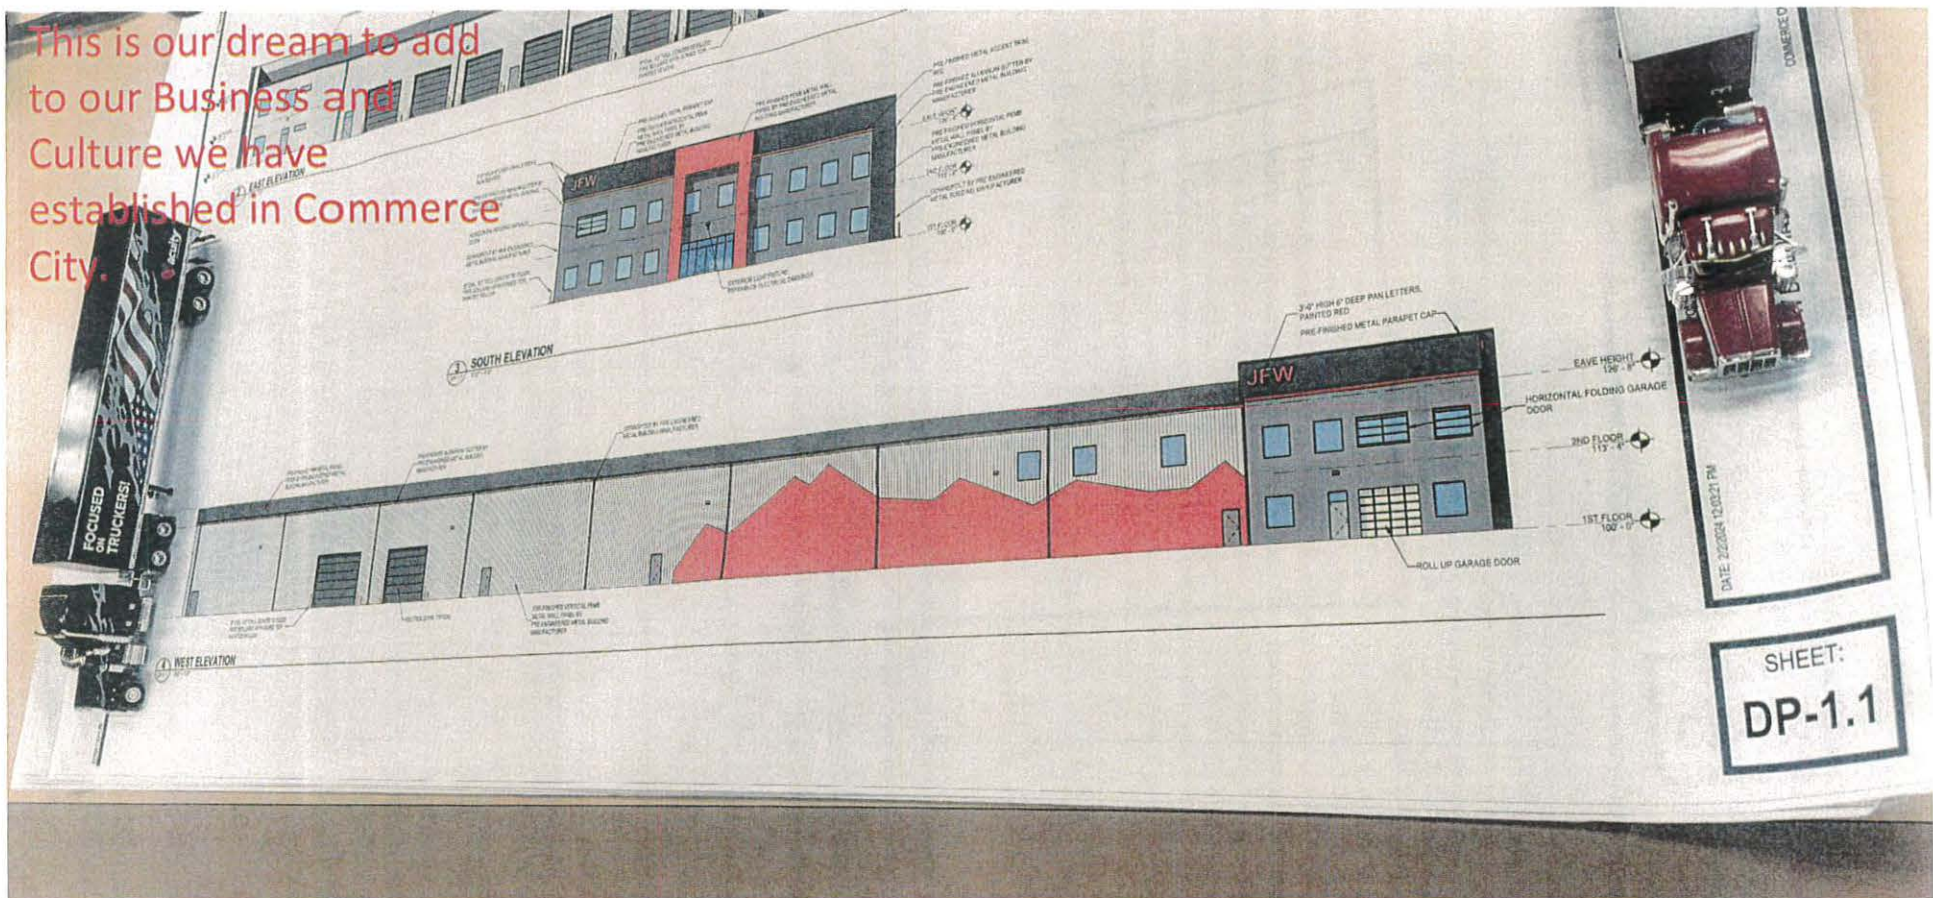

This is our dream to add to our Business and Culture we have established in Commerce City.

SHEET:
DP-1.1

DATE: 2/26/04 12:03:21 PM

COMMERCE CITY