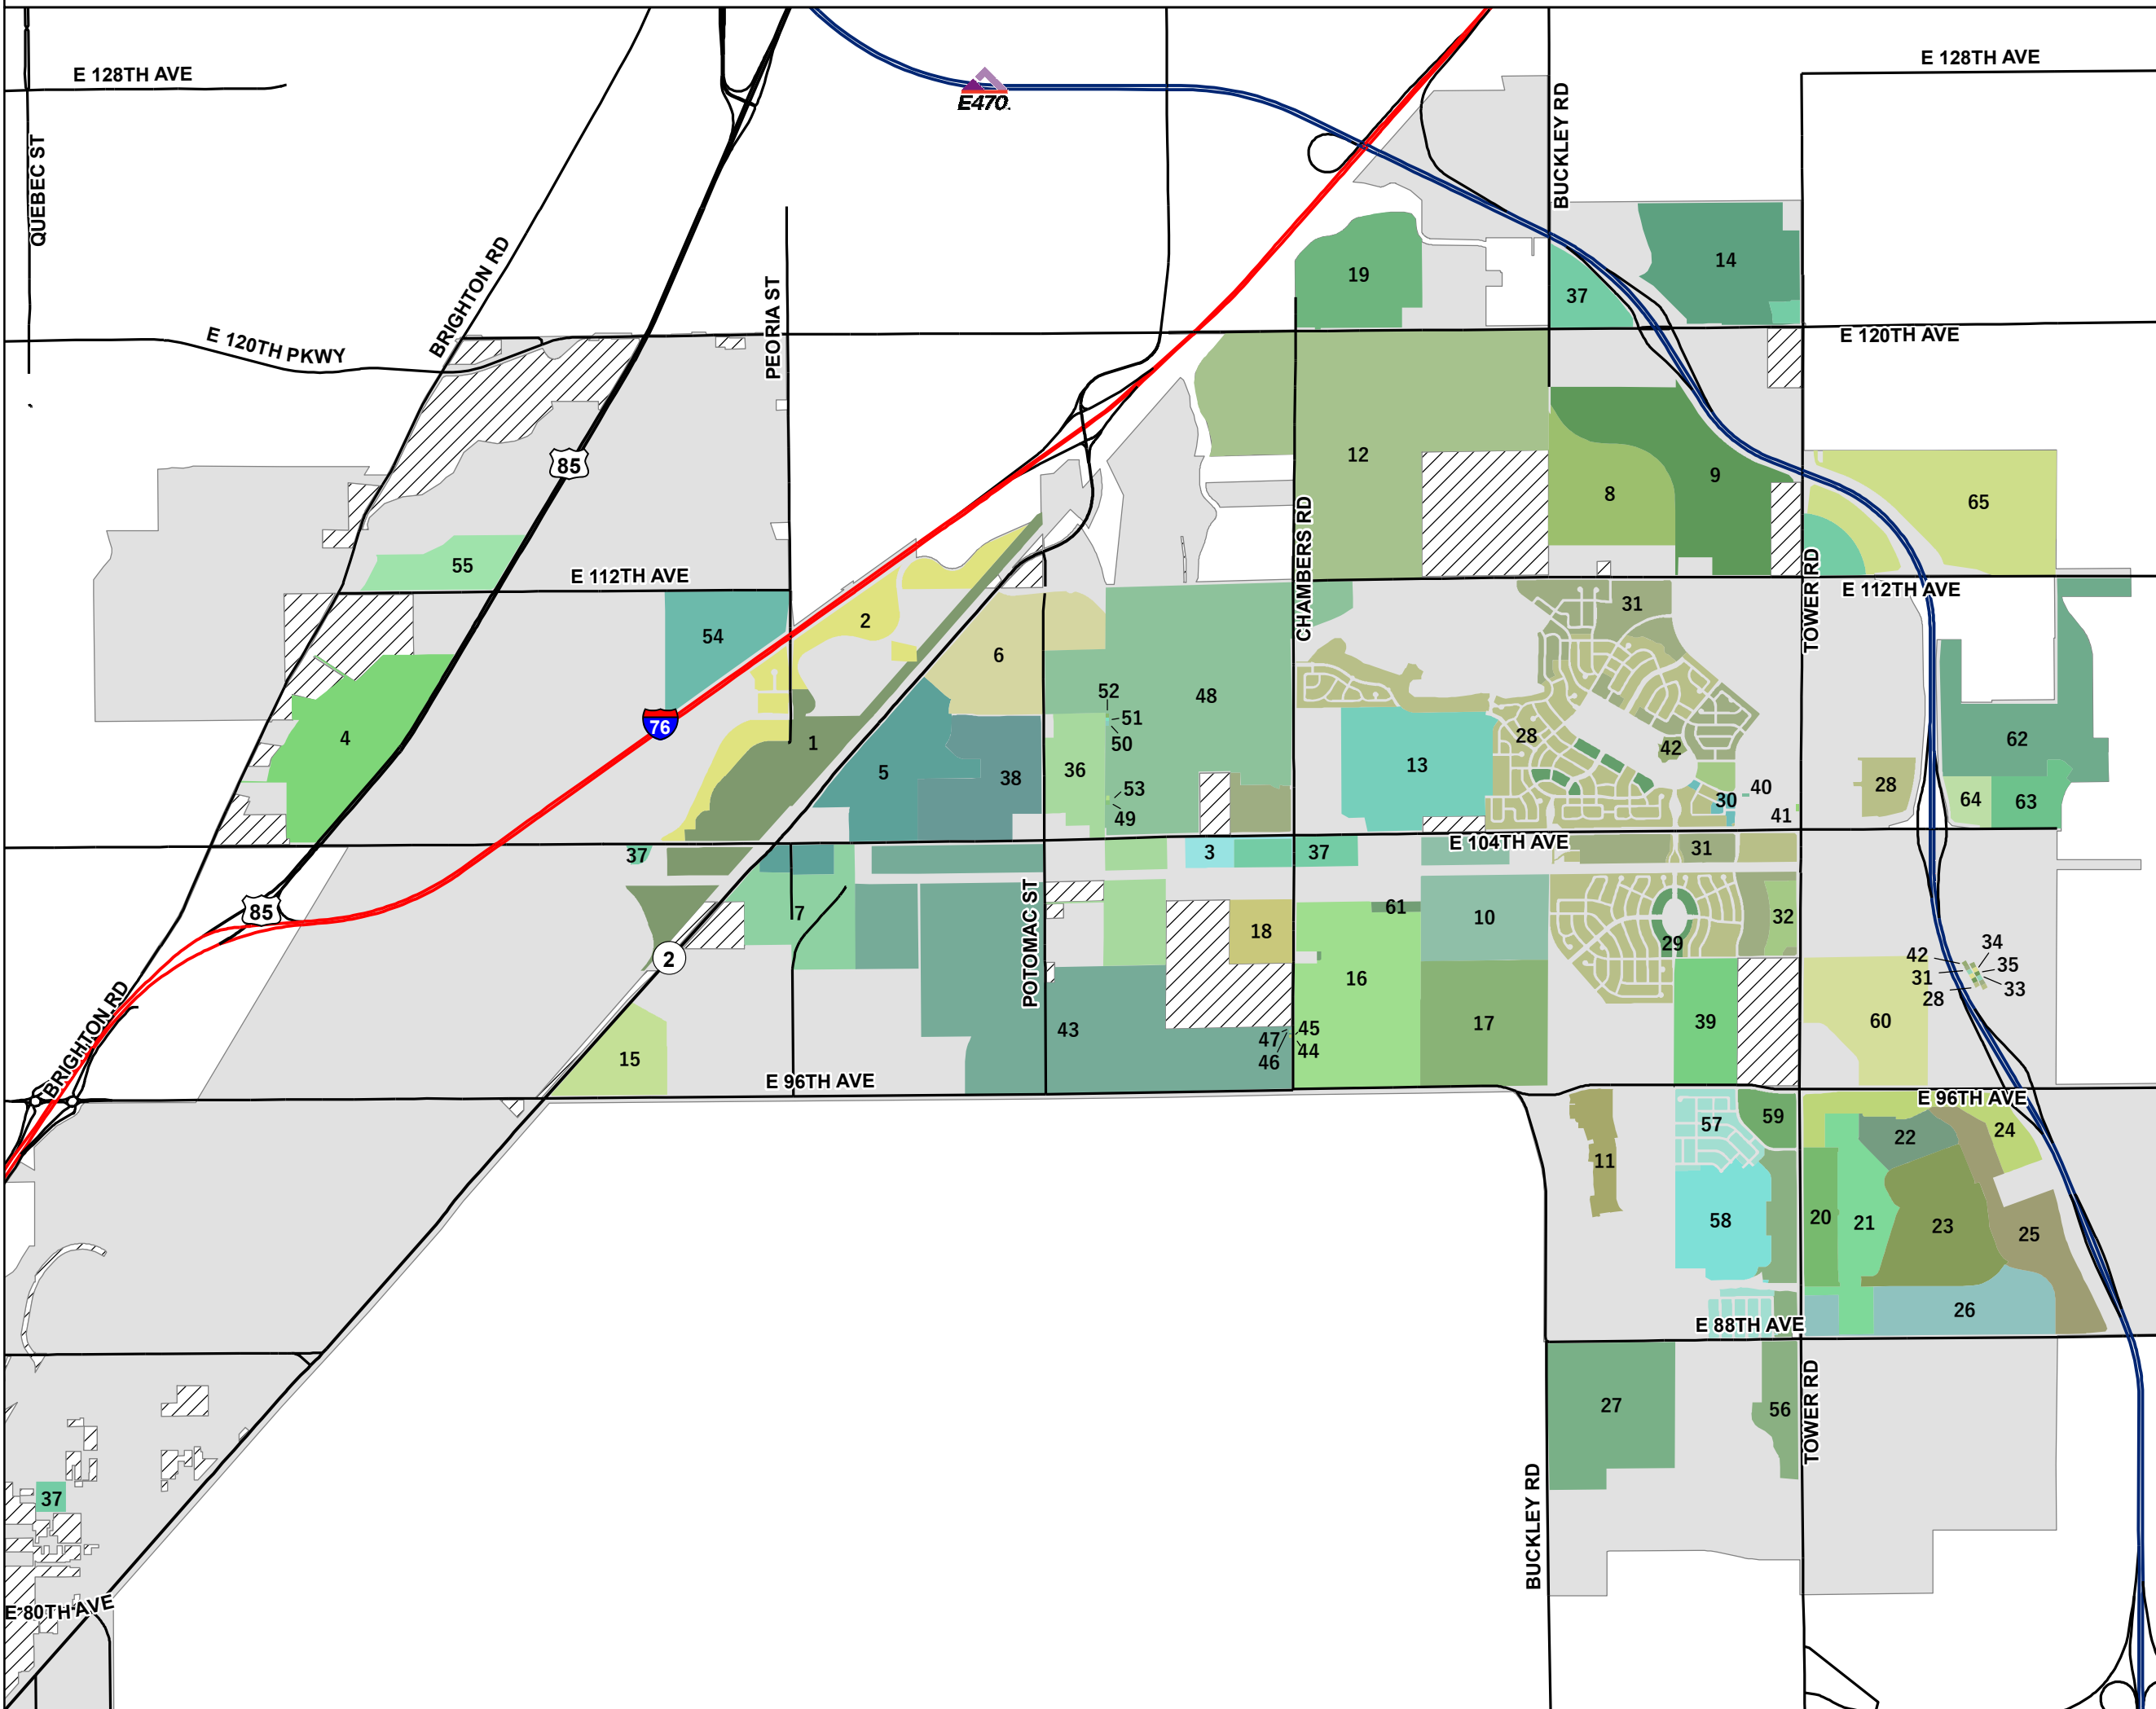

# Commerce City Metro Districts

- |                         |                         |
|-------------------------|-------------------------|
| 1: ABERDEEN 1           | 34: NORTH RANGE 4       |
| 2: ABERDEEN 2           | 35: NORTH RANGE 5       |
| 3: ASPEN HILLS          | 36: NORTH RANGE VILLAGE |
| 4: BELLE CREEK 1        | 37: NORTHERN COMMERCE   |
| 5: BNC 1                | 38: POTOMAC FARMS       |
| 6: BNC 2                | 39: PRAIRIE FARM        |
| 7: BNC 3                | 40: REUNION CENTER 1    |
| 8: BUCKLEY CROSSING     | 41: REUNION CENTER 2    |
| 9: BUCKLEY CROSSING 2   | 42: REUNION             |
| 10: BUCKLEY RANCH       | 43: REUNION RIDGE       |
| 11: BUFFALO HIGHLANDS   | 44: REUNION RIDGE 1     |
| 12: BUFFALO RIDGE       | 45: REUNION RIDGE 2     |
| 13: BUFFALO RUN MESA    | 46: REUNION RIDGE 3     |
| 14: CUTLER FARMS        | 47: REUNION RIDGE 4     |
| 15: EAGLE CREEK         | 48: REUNION VILLAGE     |
| 16: FRONTERRA VILLAGE   | 49: REUNION VILLAGE 1   |
| 17: FRONTERRA VILLAGE 2 | 50: REUNION VILLAGE 2   |
| 18: HIGH POINT          | 51: REUNION VILLAGE 3   |
| 19: LAREDO              | 52: REUNION VILLAGE 4   |
| 20: LEGATO 1            | 53: REUNION VILLAGE 5   |
| 21: LEGATO 2            | 54: RIVER OAKS          |
| 22: LEGATO 3            | 55: RIVERDALE DUNES 1   |
| 23: LEGATO 4            | 56: SECOND CREEK FARM 1 |
| 24: LEGATO 5            | 57: SECOND CREEK FARM 2 |
| 25: LEGATO 6            | 58: SECOND CREEK FARM 3 |
| 26: LEGATO 7            | 59: SECOND CREEK FARM 4 |
| 27: NEXUS NORTH AT DIA  | 60: SETTLERS CROSSING 1 |
| 28: NORTH RANGE 1       | 61: SETTLERS CROSSING 2 |
| 29: NORTH RANGE 1 SUB   | 62: THIRD CREEK 2       |
| 30: NORTH RANGE 1 SUB 2 | 63: THIRD CREEK 3       |
| 31: NORTH RANGE 2       | 64: THRID CREEK 1       |
| 32: NORTH RANGE 2 SUB 1 | 65: TR RANCH            |
| 33: NORTH RANGE 3       |                         |
- Enclave  
 Commerce City Boundary