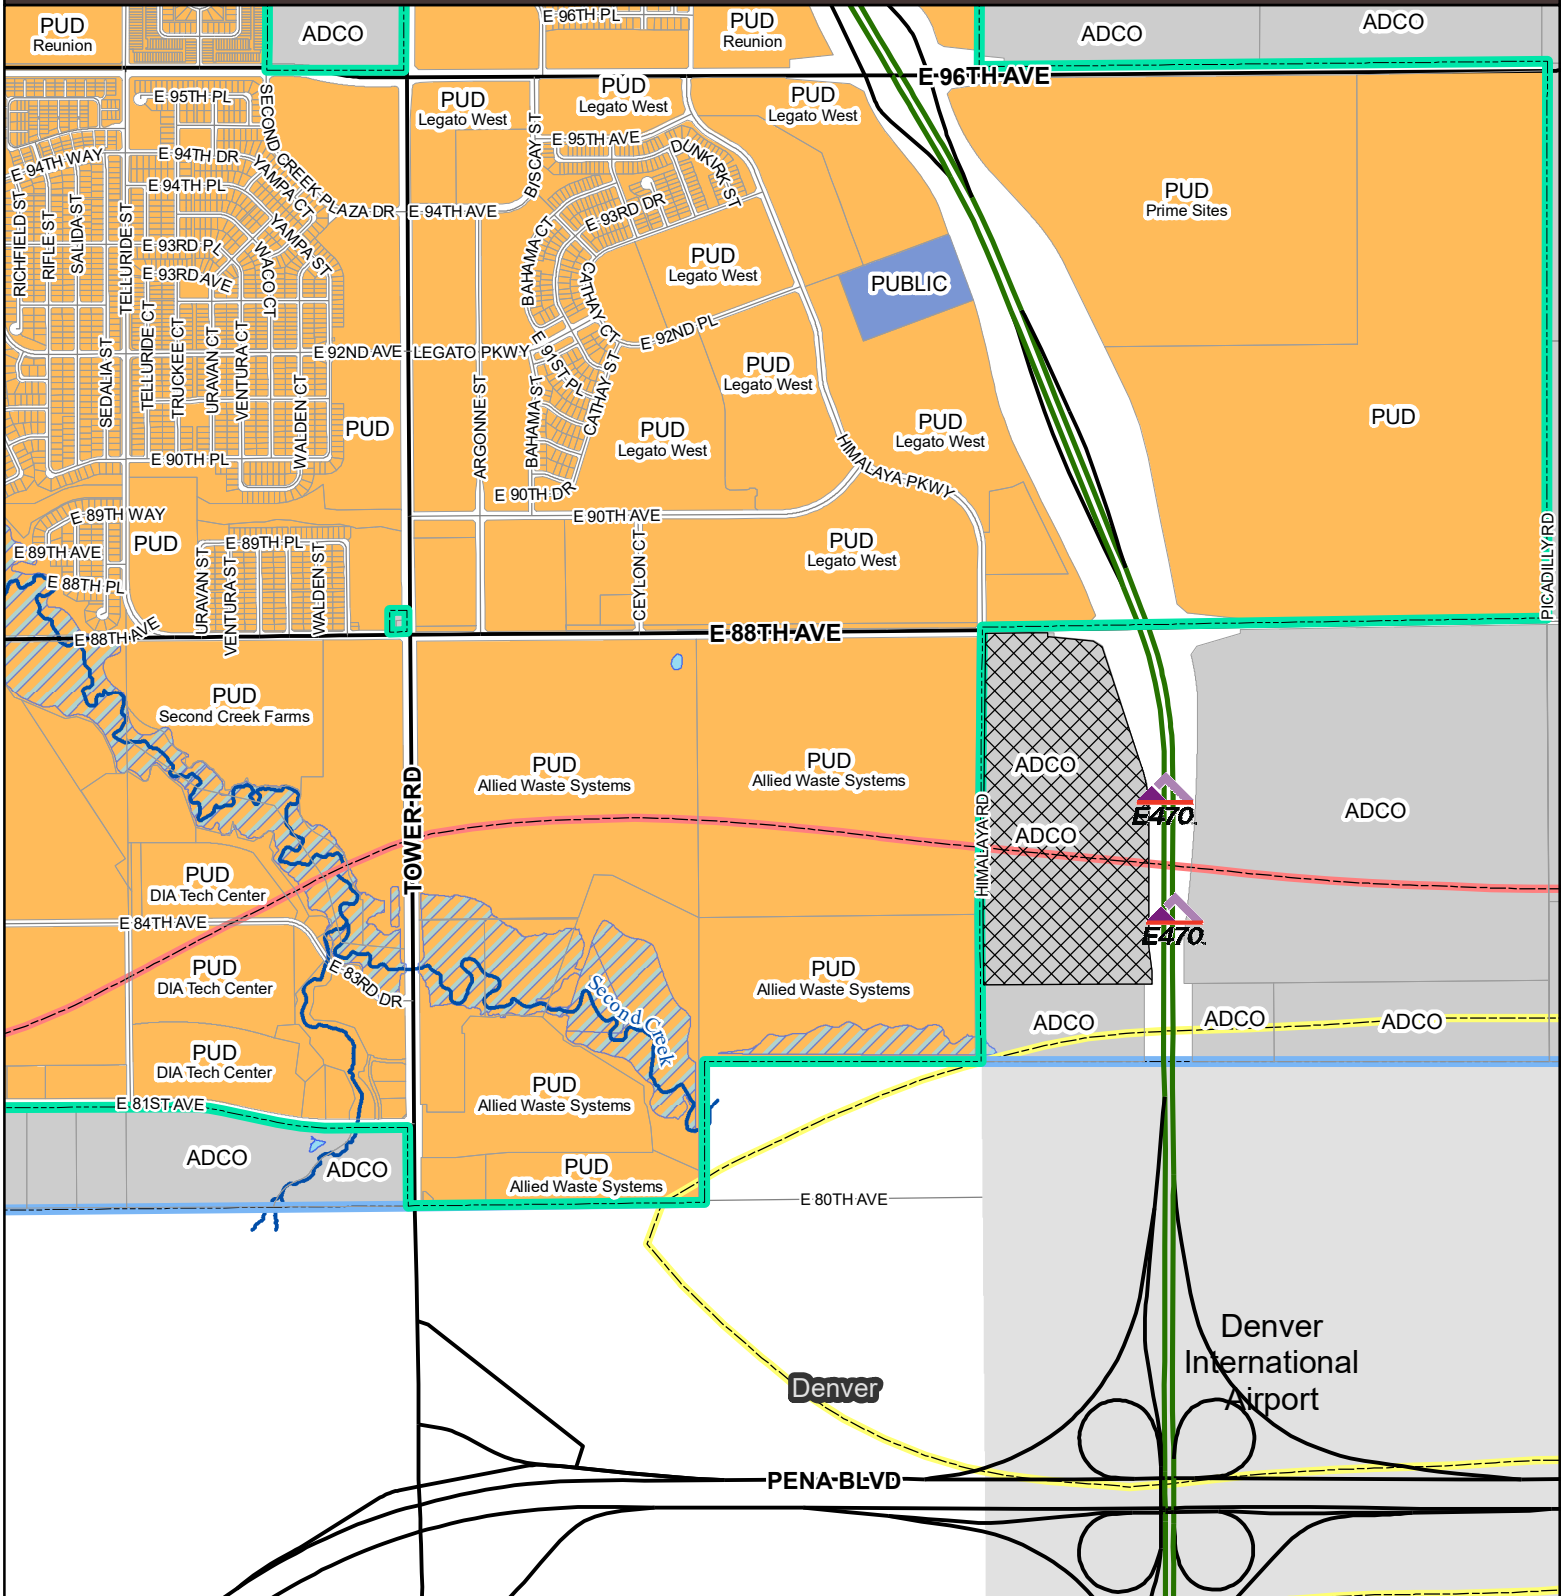

Vicinity Map

Cases: LUP-058-24, AN-263-24, Z-705-99-00-09-24, Z-705-D-508-24, S-840-24, V-93-24

PIN: 172300000265

- Subject Property
- PUBLIC - Public District
- PUD - Planned Unit Development District
- Commerce City Boundary
- 60-DNL
- ADCO - Unincorporated Adams County
- Growth Boundary
- 65-DNL