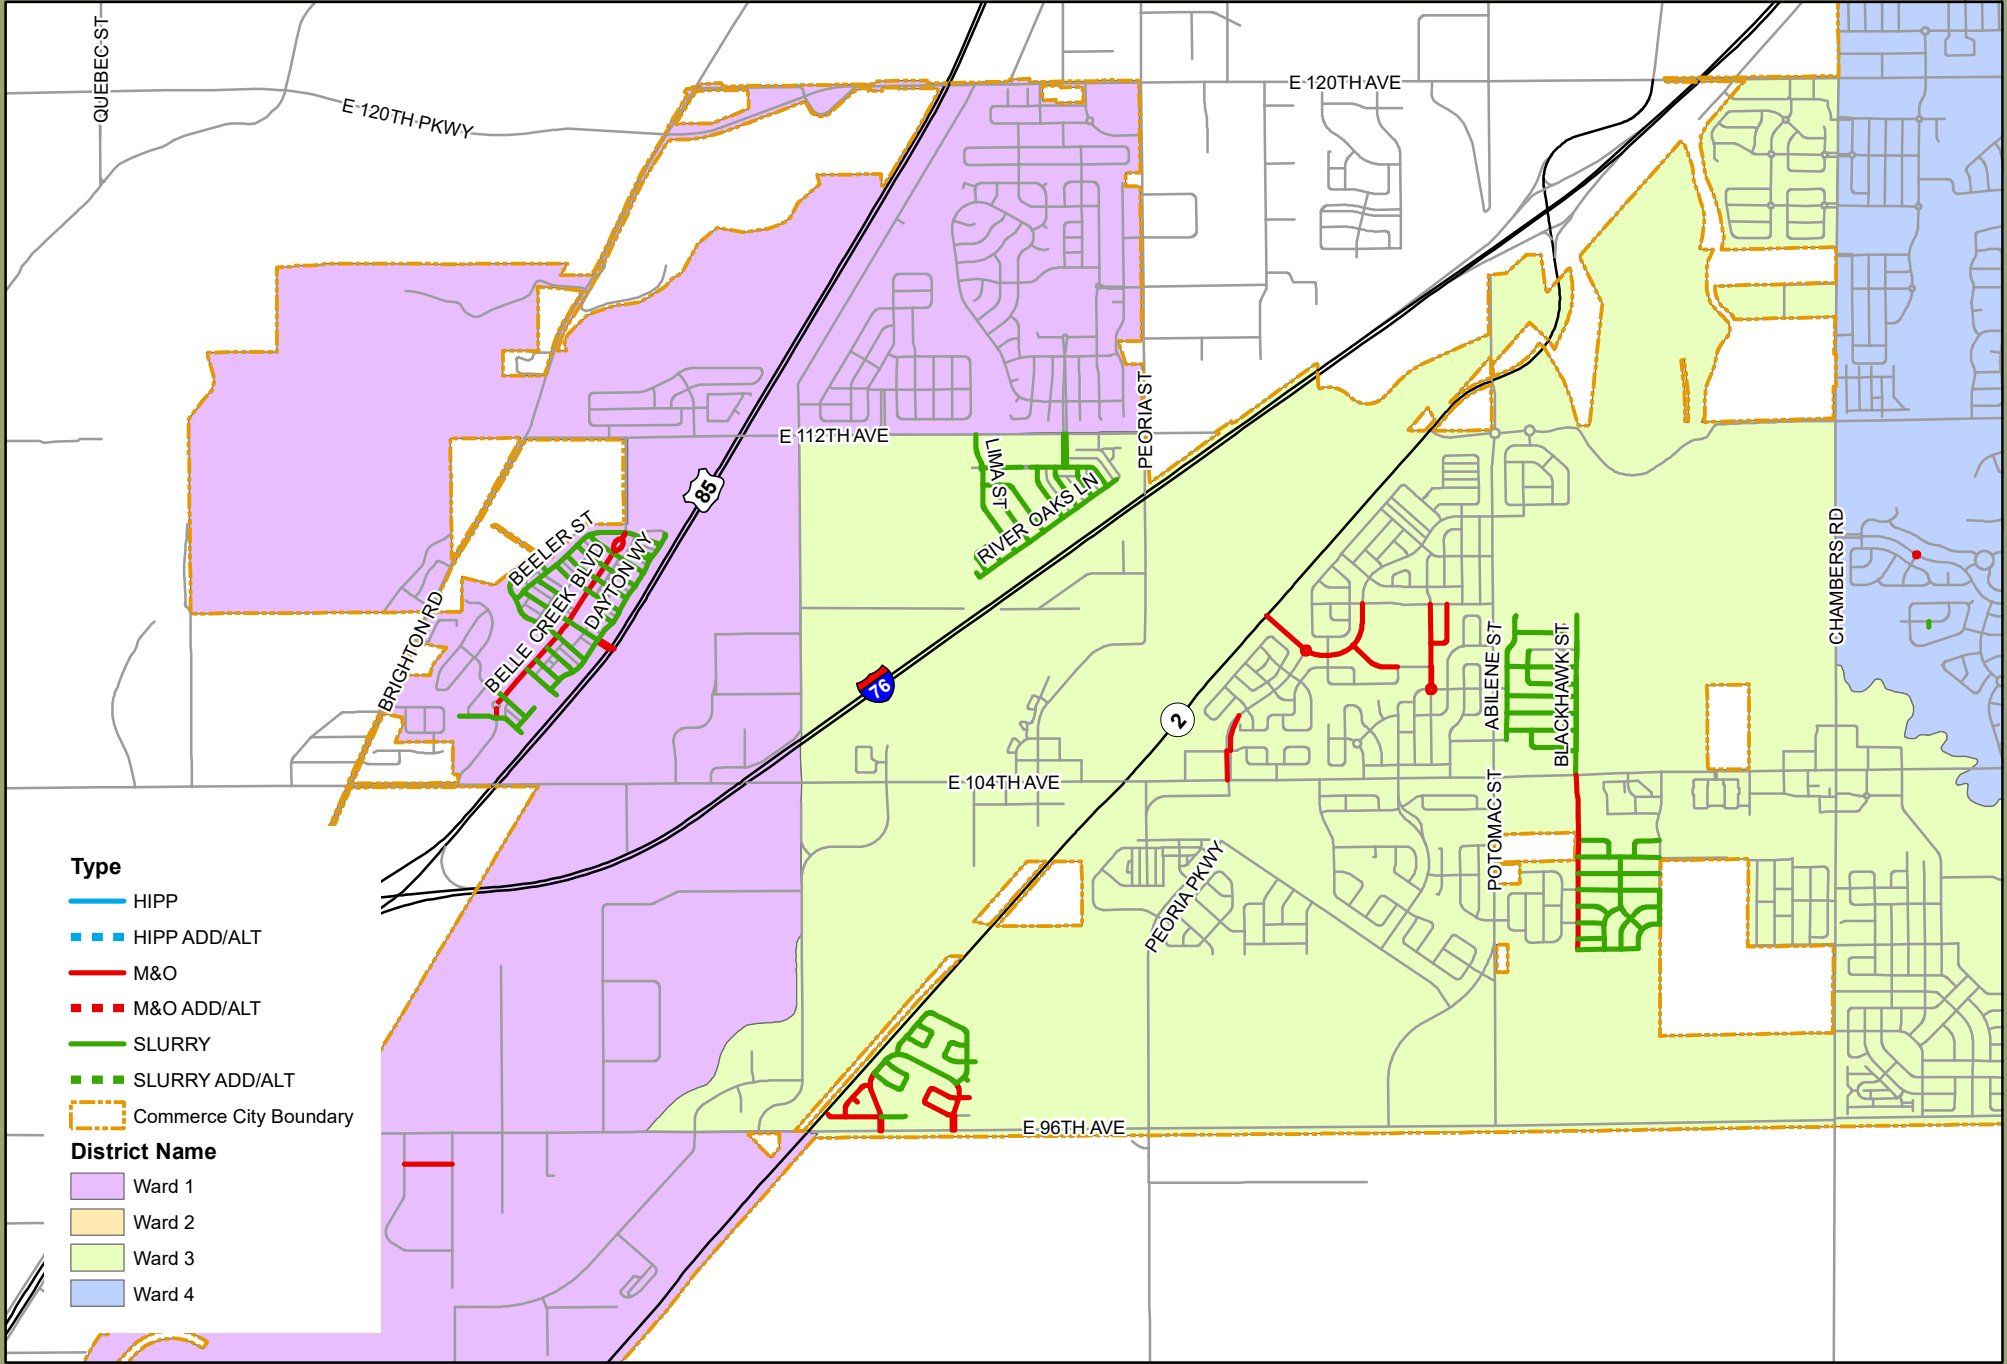

Commerce City Pavement Management

- Type**
- HIPP
 - - - HIPP ADD/ALT
 - M&O
 - - - M&O ADD/ALT
 - SLURRY
 - - - SLURRY ADD/ALT
 - Commerce City Boundary
- District Name**
- Ward 1
 - Ward 2
 - Ward 3
 - Ward 4

0 0.5 1 2 Miles

This map is a general representation of Zoning Districts and is produced for general representation only. The map may contain information that is no longer current. The City does not warrant the precise boundaries, nor the zoning classification for a district. The City of Commerce City shall assume no liability for any errors, omissions, or inaccuracies in the information provided regardless of cause and assumes no liability for any decisions made or actions taken or not taken in reliance upon this map or any information provided on the map.