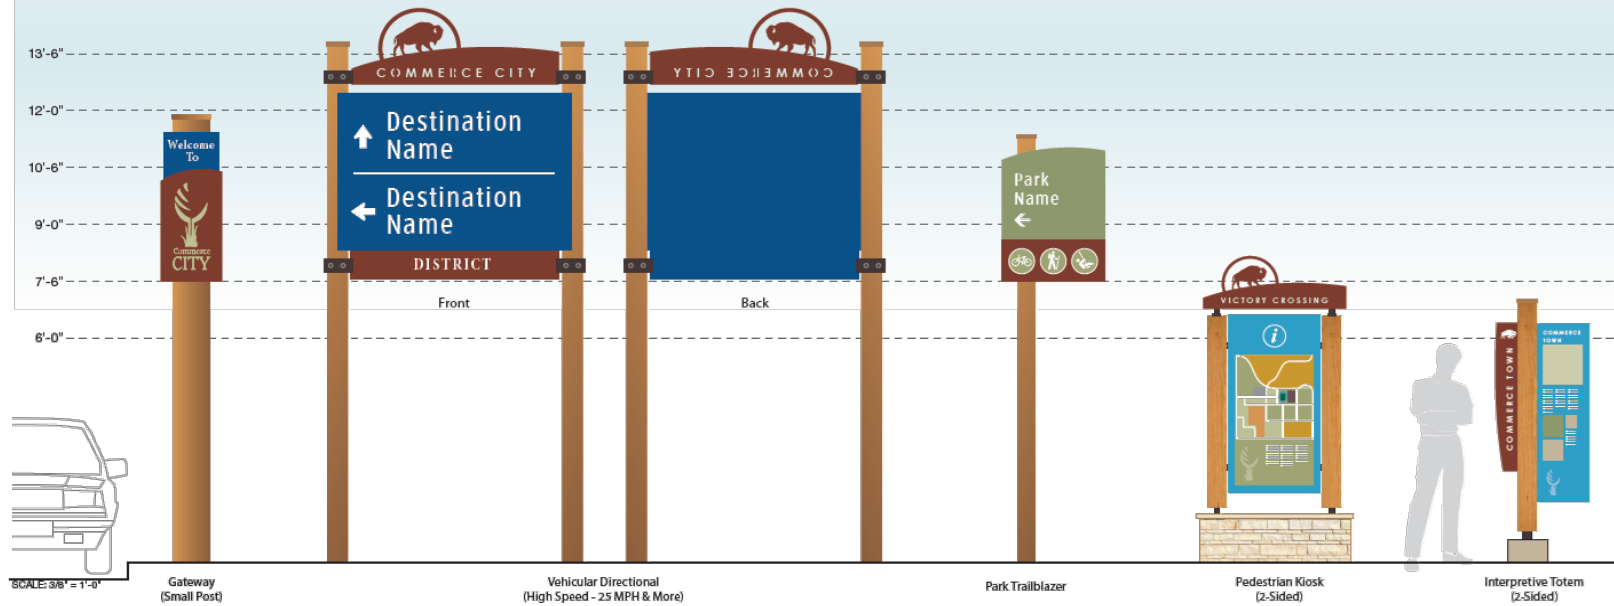

Wayfinding Design

Resolution 2024-054

07/15/2024

Wayfinding Design Standards

- Merje worked with a collaborative team with representation from Public Works, CMO, Community Development, and input from the Council to create
 - Wayfinding Analysis
 - Strategic Implementation Plan
 - Schematic Design
- A public outreach found that the residents liked each option nearly equally.
- During the June 17, 2024, study session, the council members expressed their preference for the blue-and-brown scheme. Inspired by the prairie sky and the calming desert brown, this scheme was chosen for its soothing and natural aesthetic.

Wayfinding Design Standards

Design Inspiration

Icon examples

Wayfinding Design Standards

Wayfinding Next Steps

Discussion